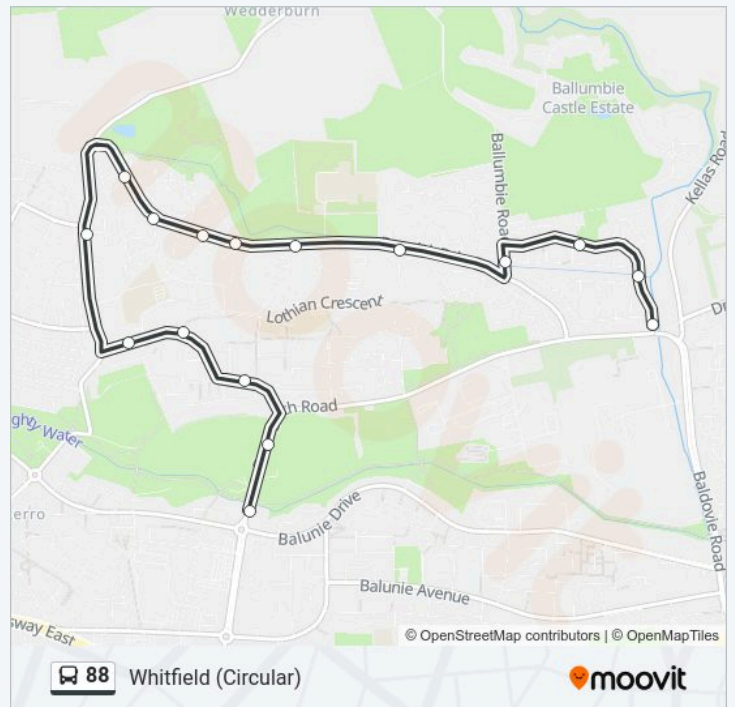

Direction: Whitfield

48 stops

[VIEW LINE SCHEDULE](#)

Drumgeith Road, Whitfield
Spartleton Place, Whitfield
Myrtlehall Gardens, Whitfield
Berwick Drive, Whitfield
Aberlady Crescent, Whitfield
Haddington Avenue, Whitfield
The Elms, Whitfield
Carberry Crescent, Whitfield
The Willows, Whitfield
Ormiston Crescent, Whitfield
Findowrie Street, Fintry
Lothian Crescent, Whitfield
Library, Whitfield
Whitfield Loan, Whitfield
Drumgeith Park, Whitfield
Balunie Drive, Pitkerro
Douglas Road, Douglas
Ballindean Road, Douglas
Ballater Place, Douglas
Baluniefield Road, Douglas
Balunie Place, Douglas

Arbroath Road, Balgillo

Sainsburys, Douglas

Sainsburys, Douglas

Balunie Drive, Douglas

Drumgeith Road, Whitfield

Direction: Pitkerro

16 stops

[VIEW LINE SCHEDULE](#)

Drumgeith Road, Whitfield

Spartleton Place, Whitfield

88 bus Time Schedule

Pitkerro Route Timetable:

Monday	15:05
Tuesday	15:05
Wednesday	15:05

Myrtlehall Gardens, Whitfield
 Berwick Drive, Whitfield
 Aberlady Crescent, Whitfield
 Haddington Avenue, Whitfield
 The Elms, Whitfield
 Carberry Crescent, Whitfield
 The Willows, Whitfield
 Ormiston Crescent, Whitfield
 Findowrie Street, Fintry
 Lothian Crescent, Whitfield
 Library, Whitfield
 Whitfield Loan, Whitfield
 Drumgeith Park, Whitfield
 Balunie Drive, Pitkerro

Thursday	15:05
Friday	15:05
Saturday	15:05
Sunday	Not Operational

88 bus Info

Direction: Pitkerro

Stops: 16

Trip Duration: 8 min

Line Summary:

88 bus time schedules and route maps are available in an offline PDF at moovitapp.com. Use the Moovit App to see live bus times, train schedule or subway schedule, and step-by-step directions for all public transit in Scotland.