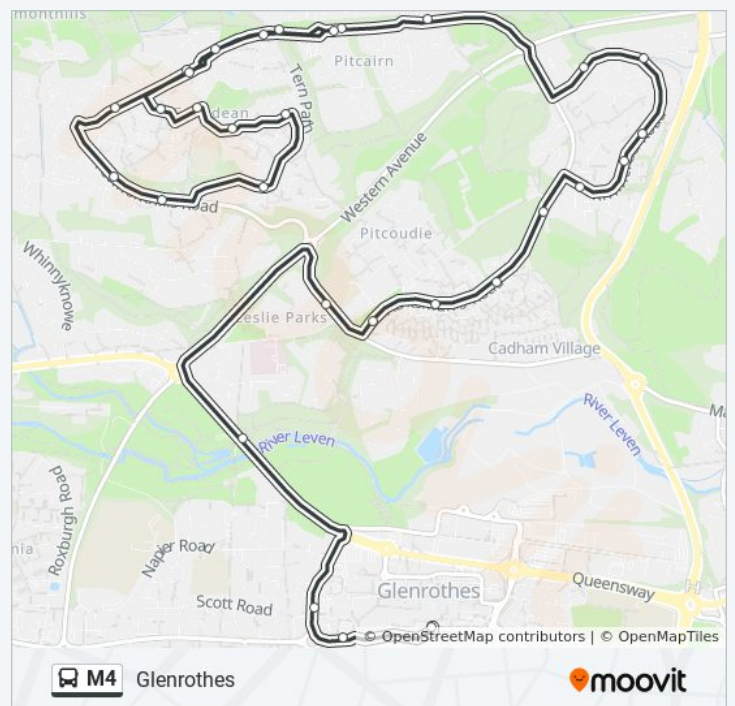

**M4 bus Info**

**Direction:** Glenrothes

**Stops:** 30

**Trip Duration:** 20 min

**Line Summary:**

Lodge Rise, Glenrothes

Riverside Park, Glenrothes

Rothsay House, Glenrothes