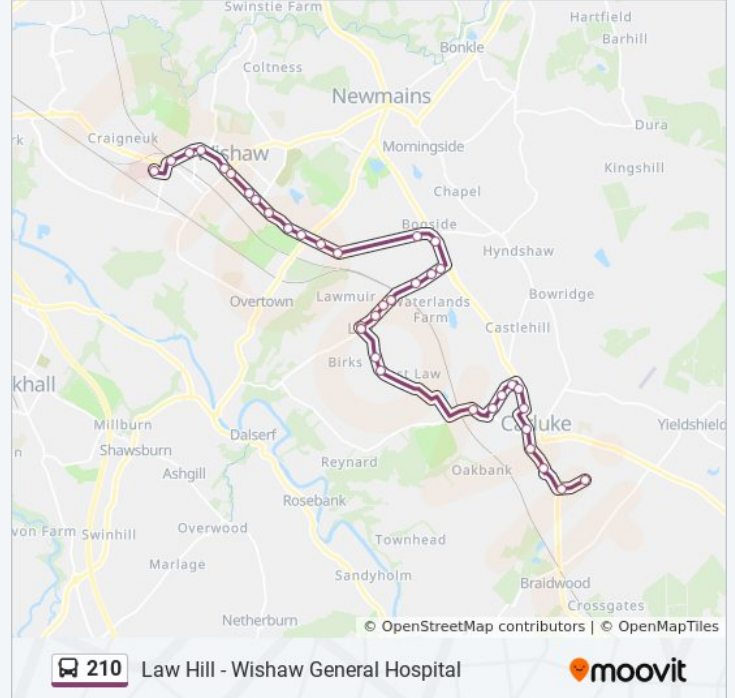

210 bus Info

Direction: Law Hill

Stops: 25

Trip Duration: 15 min

Line Summary:

Hyndshaw Road, Bogside

Verve Motors, Bogside

Wildman Bridge, Bogside

210 bus Info

Direction: Netherton

Stops: 36

Trip Duration: 33 min

Line Summary:

Waterlands Road, Bogside

Wildman Bridge, Bogside

A73, Bogside

Wishaw Road, Bogside

Wishaw Road, Bogside

Gillhead, Waterloo

Wishaw Road, Waterloo

Overtown Road, Waterloo

Burnhall Street, Waterloo

Sneddon Avenue, Waterloo

Greenhead Road, Wishaw

Pather Street, Wishaw

Caedonian Road, Wishaw

Russell Street, Wishaw

Dryburgh Road, Wishaw

Cleland Road, Wishaw

Alexander Street, Wishaw

Wishaw General Hospital, Netherton

210 bus time schedules and route maps are available in an offline PDF at moovitapp.com. Use the Moovit App to see live bus times, train schedule or subway schedule, and step-by-step directions for all public transit in Scotland.