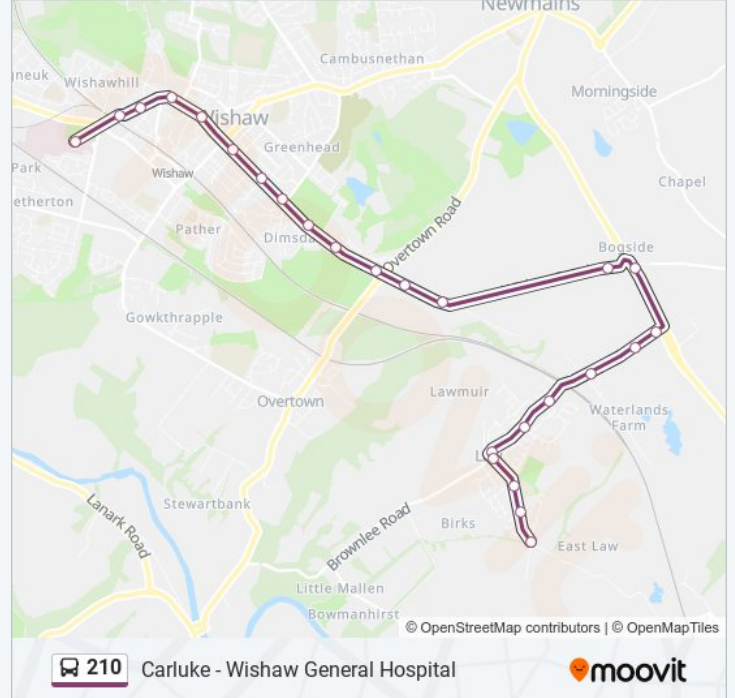

210 bus Info

Direction: Carl Luke

Stops: 37

Trip Duration: 34 min

Line Summary:

Braefoot Court, Law Hill

Manse Court, Law Hill

Quarry Road, Law Hill

210 bus Info

Direction: Law Hill

Stops: 25

Trip Duration: 15 min

Line Summary:

Hyndshaw Road, Bogside

Verve Motors, Bogside

Wildman Bridge, Bogside

Waterlands Road, Bogside

Buchanan Drive, Law

Brackenhill Road, Law

Shawfield Crescent, Law

Station Road, Law

Braefoot Court, Law Hill

Manse Court, Law Hill

Quarry Road, Law Hill

Direction: Netherton

36 stops

[VIEW LINE SCHEDULE](#)

Barmore Avenue, Carlisle

Gigha Gardens, Carlisle

Shieldhill Road, Carlisle

Orchard Street, Carlisle

Burton Lane, Carlisle