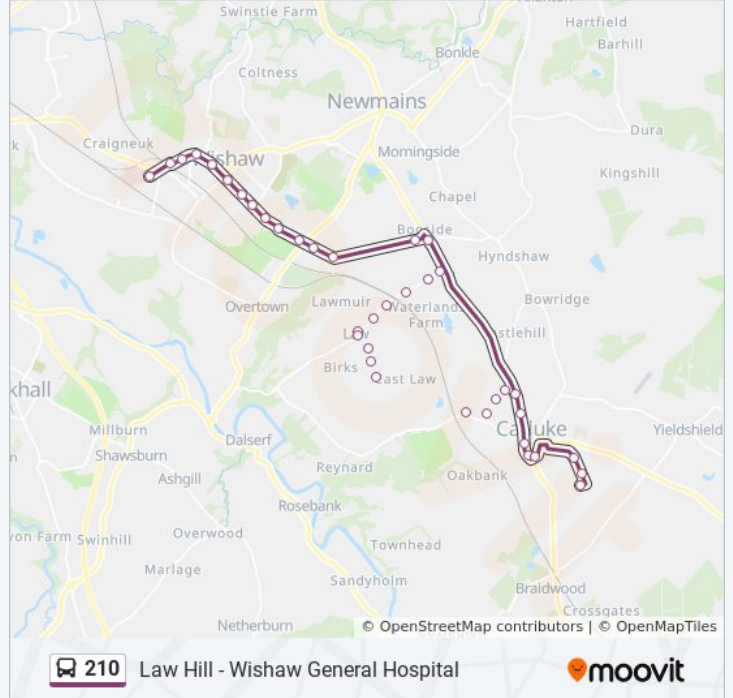

210 bus Info

Direction: Carl Luke

Stops: 37

Trip Duration: 34 min

Line Summary:

Braefoot Court, Law Hill

Manse Court, Law Hill

Quarry Road, Law Hill

Pillans Avenue, Carluke

Avon Avenue, Carluke

Hemmingen Court, Carluke

Bothwell Road, Carluke

Castleknowe Gardens, Carluke

Sandy Road, Carluke

Station Road, Carluke

Hamilton Street, Carluke

John Street, Carluke

Brookbank Terrace, Carluke

Caldwell Road, Carluke

Barmore Avenue, Carluke

Direction: Law Hill

25 stops

[VIEW LINE SCHEDULE](#)

Wishaw General Hospital, Netherton

210 bus Info

Direction: Law Hill

Stops: 25

Trip Duration: 15 min

Line Summary:

Hyndshaw Road, Bogside

Verve Motors, Bogside

Wildman Bridge, Bogside