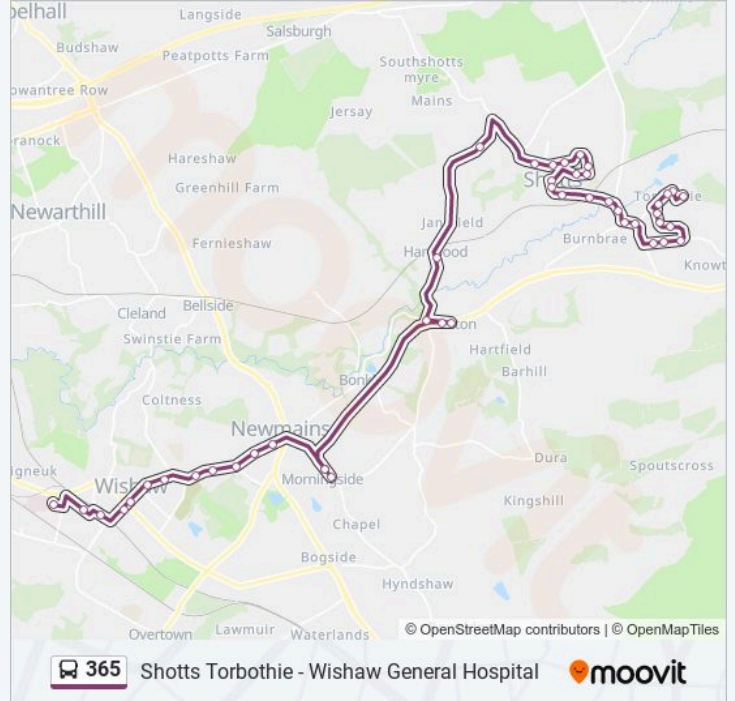

Direction: Netherton

45 stops

[VIEW LINE SCHEDULE](#)

- Kelvin Drive, Torbothie
- Torbothie Road, Shotts
- Charles Street, Shotts
- Cemetery Road, Torbothie
- Cemetery Road, Torbothie
- Garten Drive, Torbothie
- Melford Avenue, Shotts
- Springhill Road, Torbothie
- Huntly Terrace, Stane
- Knoll Croft Road, Stane
- Torbothie Road, Stane
- Sandyvale Place, Stane
- Glen Road, Stane
- School Street, Shotts
- Shotts Station, Shotts
- King Street, Dykehead
- Easter Road, Dykehead
- Shottskirk Road, Dykehead
- Windsor Street, Dykehead
- Dyfrig Street, Shotts
- Inverkip Drive, Dykehead

Fortissat Avenue, Dykehead

Shotts Prison, Dykehead

Hartwood Hospital, Hartwood

Mill Road, Allanton

Coltness Avenue, Allanton

Coltness Avenue, Allanton

School Road, Morningside

Mill Road, Morningside

Stewarton Street, Wishaw

Steel Street, Wishaw

Caledonian Road, Wishaw

Dundyvan Lane, Wishaw

Wishaw General Hospital, Netherton

Direction: Torbothie

46 stops

[VIEW LINE SCHEDULE](#)

Wishaw General Hospital, Netherton

Dundyvan Lane, Wishaw

Marshall Street, Wishaw

Wishaw Sports Centre, Pather

Alexander Street, Pather

365 bus Time Schedule

Torbothie Route Timetable:

Sunday	Not Operational
Monday	08:45 - 16:45
Tuesday	08:45 - 16:45
Wednesday	08:45 - 16:45
Thursday	08:45 - 16:45
Friday	08:45 - 16:45