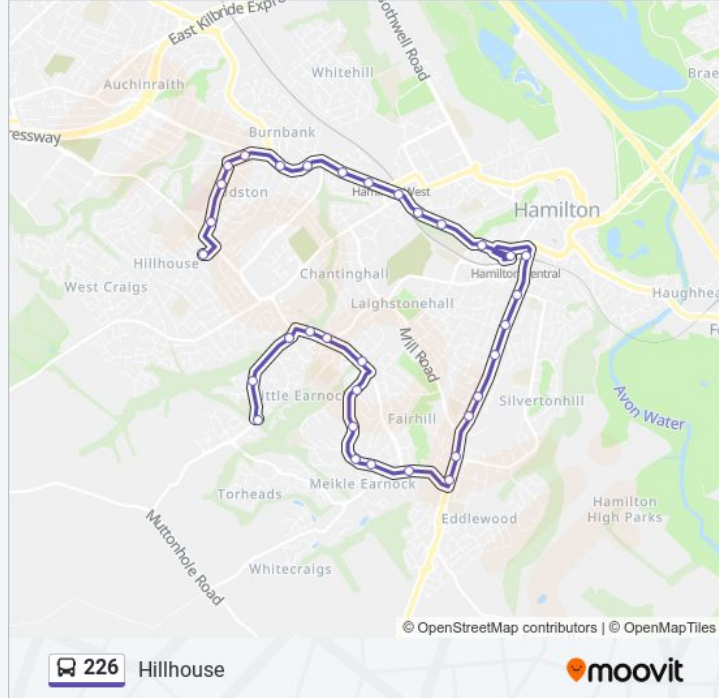

**Direction: Hillhouse**

33 stops

[VIEW LINE SCHEDULE](#)

- Turning Circle, Little Earnock
- Linnhe Avenue, Little Earnock
- Nevis Avenue, Little Earnock
- Sherry Drive, Little Earnock
- Laighstonehall Road, Hamilton
- Burnhouse Road, Fairhill
- East Wellbrae Crescent, Fairhill
- Glenlyon Court, Fairhill
- Lochgreen Place, Fairhill
- Meikle Earnock Road, Fairhill
- Neilsland Road, Fairhill
- Annsfield Road, Cadzow
- Newlands Drive, Cadzow
- Jack Street, Cadzow
- School Street, Low Waters
- Morris Street, Low Waters
- Portland Park, Hamilton
- Burnside Lane, Hamilton
- Gateside Street, Hamilton
- Bus Station, Hamilton
- Park Road, Hamilton
- Auchingramont Road, Hamilton

**226 bus Info**

**Direction:** Hillhouse

**Stops:** 33

**Trip Duration:** 23 min

**Line Summary:**

Wellhall Road, Hamilton

Wellhall Road, Hamilton

West Stewart Street, Hamilton

Fullwood Park Industrial Estate, Hamilton

Argyle Drive, Burnbank

Milton Terrace, Burnbank

Udston Terrace, Udston

Udston Road, Udston

Waverley Street, Udston

Gordon Road, Udston

Hillhouse Road, Hillhouse

**Direction: Little Earnock**

52 stops

[VIEW LINE SCHEDULE](#)

Hillhouse Road, Hillhouse

Wellcroft Road, Hillhouse

Wellcroft Terrace, Hillhouse

Belhaven Road, Hillhouse

Fleming Court, Hillhouse