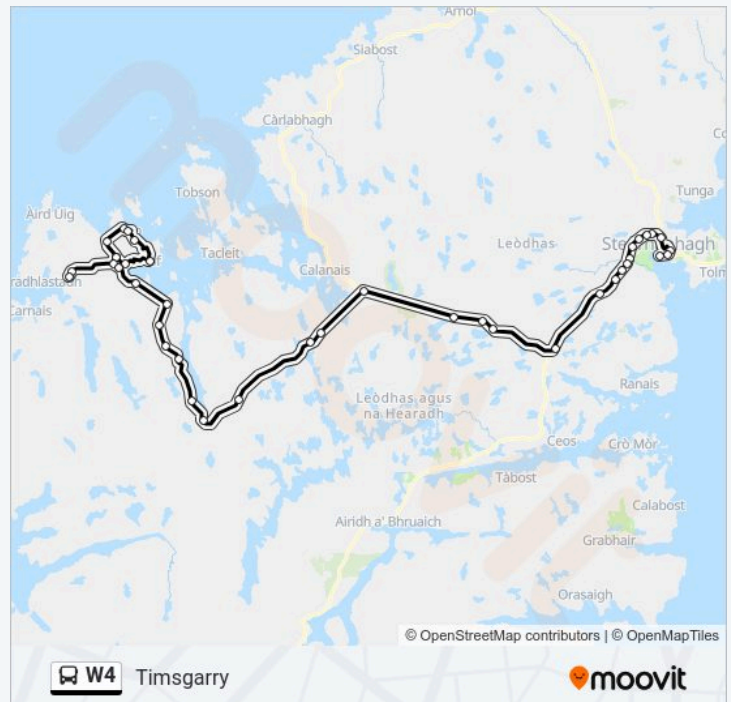

W4 bus Info

Direction: Timsgarry

Stops: 41

Trip Duration: 45 min

Line Summary:

Township, Geshader

Township, Carishader

Quay Rd End, Miavaig