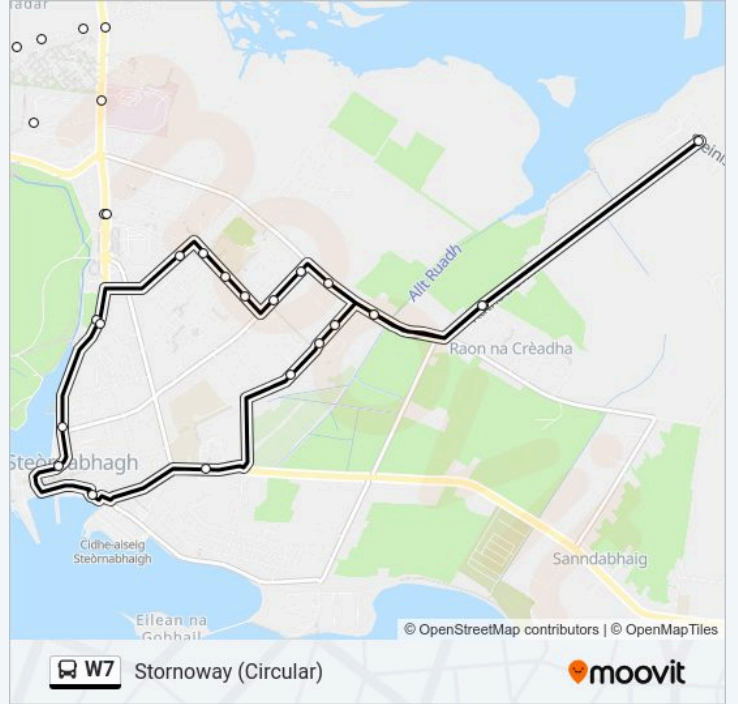

Stornoway (Circular)

[Get The App](#)

The W7 bus line Stornoway (Circular) has one route. For regular weekdays, their operation hours are:

(1) Stornoway: 10:15 - 10:55

Use the Moovit App to find the closest W7 bus station near you and find out when is the next W7 bus arriving.

Direction: Stornoway

20 stops

[VIEW LINE SCHEDULE](#)

- Bus Station, Stornoway
- Council Offices, Stornoway
- Nicoll Crescent, Stornoway
- Health Centre, Stornoway
- Macrae Road, Stornoway
- Tolmie Terrace, Stornoway
- Allt Ruadh, Plasterfield
- Village, Steinish
- Allt Ruadh, Plasterfield
- Tolmie Terrace, Stornoway
- Anderson Road, Stornoway
- Nicolson Road, Stornoway
- Goathill Park, Stornoway
- Berisay Place, Stornoway
- Balmerino Drive, Stornoway
- Primary School, Stornoway
- Maclennan Place, Stornoway
- Bridge Centre, Stornoway
- Cromwell Street, Stornoway
- Bus Station, Stornoway

W7 bus Time Schedule

Stornoway Route Timetable:

Sunday	Not Operational
Monday	10:15 - 10:55
Tuesday	10:15 - 10:55
Wednesday	10:15 - 10:55
Thursday	10:15 - 10:55
Friday	10:15 - 10:55
Saturday	10:15 - 10:55

W7 bus Info

Direction: Stornoway

Stops: 20

Trip Duration: 15 min

Line Summary:

W7 bus time schedules and route maps are available in an offline PDF at moovitapp.com. Use the Moovit App to see live bus times, train schedule or subway schedule, and step-by-step directions for all public transit in Scotland.