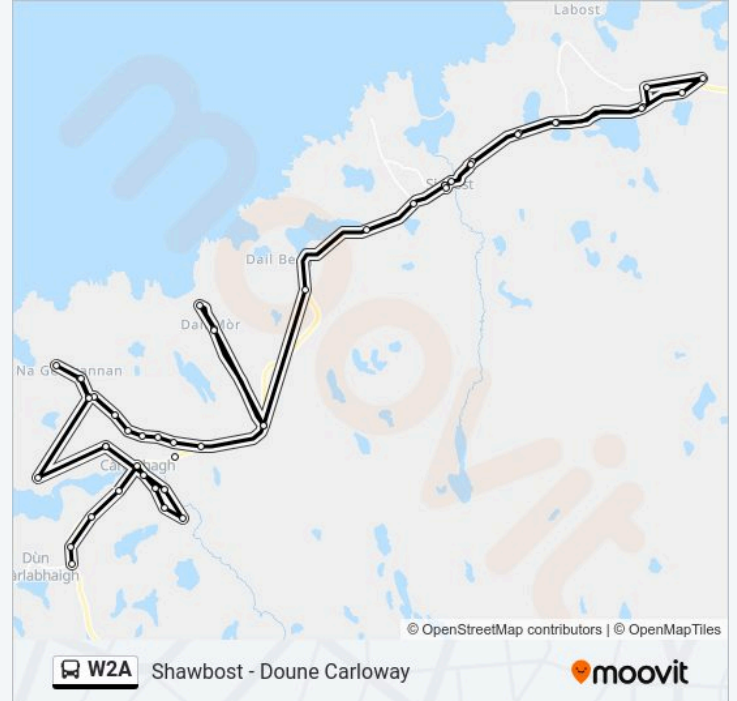

Park Rd End, Shawbost

Carnan Rd End, North Shawbost

Shawbost Inn, North Shawbost

Pairc An Duin, South Bragar

Bus Shelter, South Bragar

Village, North Bragar

Old School, Bragar

Pairc An Duin, South Bragar

Shawbost Inn, North Shawbost

Carnan Rd End, North Shawbost

Park Rd End, Shawbost

School, Shawbost

W2A bus time schedules and route maps are available in an offline PDF at [moovitapp.com](https://www.moovitapp.com). Use the Moovit App to see live bus times, train schedule or subway schedule, and step-by-step directions for all public transit in Scotland.