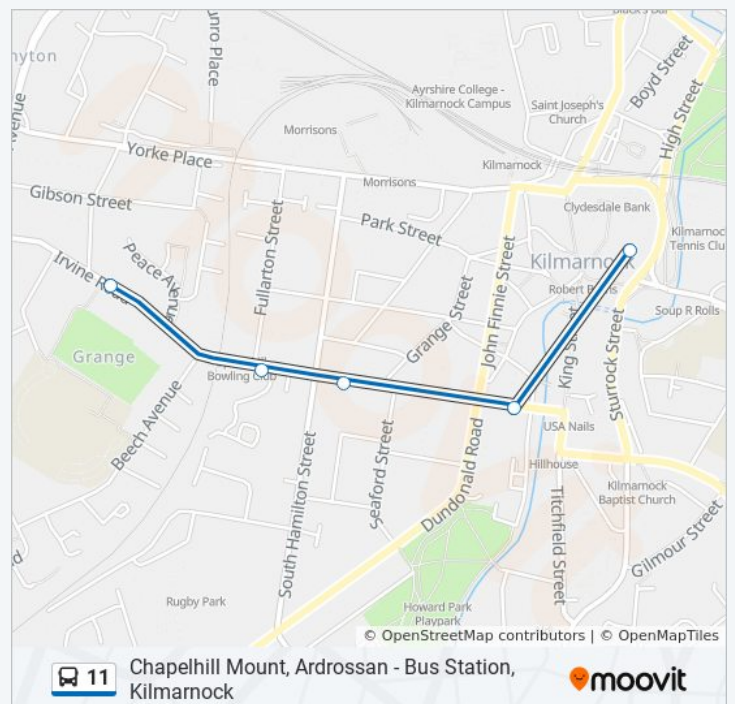

Dalry Road, Ardrossan

Chapelhill Mount Terminus, Ardrossan

Chapelhill Mount, Ardrossan

Chapelhill Mount Terminus, Ardrossan

**Direction: Bonnyton**

5 stops

[VIEW LINE SCHEDULE](#)

Bus Station, Kilmarnock

Waterside Road, Kilmarnock

South Hamilton Street, Kilmarnock

Fullarton Street, Kilmarnock

Stevenston Street, Bonnyton

**11 bus Time Schedule**

Bonnyton Route Timetable:

Sunday	Not Operational
Monday	8:28 AM
Tuesday	8:28 AM
Wednesday	8:28 AM
Thursday	8:28 AM
Friday	Not Operational
Saturday	Not Operational

**11 bus Info**

**Direction:** Bonnyton

**Stops:** 5

**Trip Duration:** 5 min

**Line Summary:**

**Direction: Irvine**

**11 bus Time Schedule**

16 stops

[VIEW LINE SCHEDULE](#)

- Greenwood Academy, Dreghorn
- Long Drive, Irvine
- South Newmoor Ind Estate, Irvine
- Golffields Road, Irvine
- East Road, Irvine
- Bridgagate, Irvine
- Seagate, Irvine
- Castle Street, Irvine
- Marress Road, Irvine
- Academy Gardens, Irvine
- James Crescent, Irvine
- Fleming Terrace, Irvine
- Sandy Road, Irvine
- Castlepark, Irvine
- Redburn Bridge, Irvine
- Central Hospital, Irvine