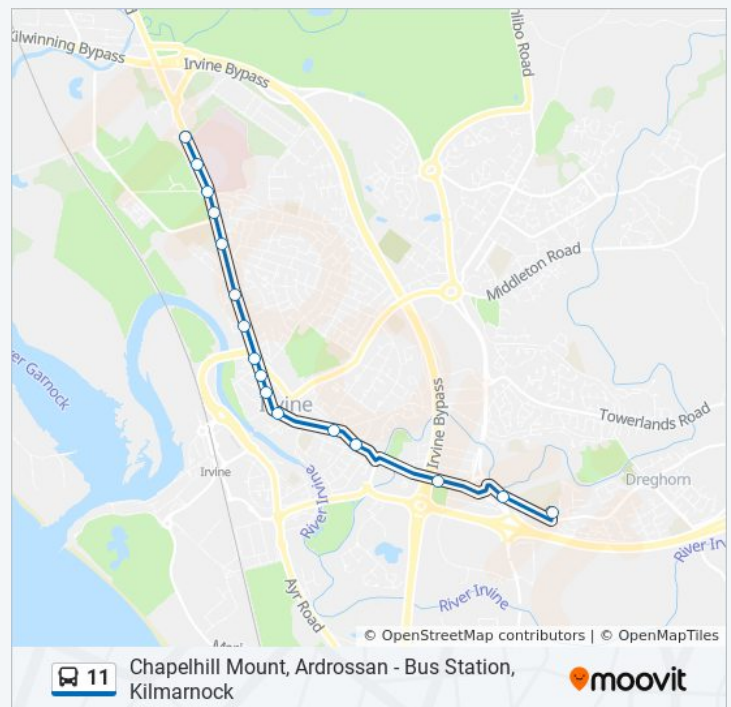

[VIEW LINE SCHEDULE](#)

- Greenwood Academy, Dreghorn
- Long Drive, Irvine
- South Newmoor Ind Estate, Irvine
- Golffields Road, Irvine
- East Road, Irvine
- Bridgagate, Irvine
- Seagate, Irvine
- Castle Street, Irvine
- Marress Road, Irvine
- Academy Gardens, Irvine
- James Crescent, Irvine
- Fleming Terrace, Irvine
- Sandy Road, Irvine
- Castlepark, Irvine
- Redburn Bridge, Irvine
- Central Hospital, Irvine

**Trip Duration:** 5 min

**Line Summary:**

**Direction: Kilmarnock**

91 stops

[VIEW LINE SCHEDULE](#)

- Chapelhill Mount Terminus, Ardrossan
- Chapelhill Mount, Ardrossan
- Dalry Road, Ardrossan
- Chapelhill Mount, Ardrossan
- Montfode Drive, Ardrossan