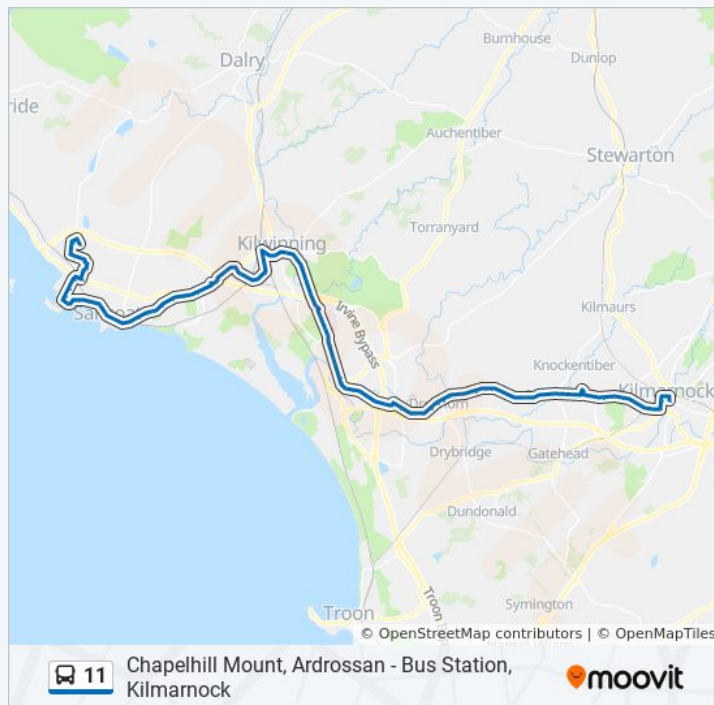

### 11 bus Info

**Direction:** Kilmarnock

**Stops:** 91

**Trip Duration:** 86 min

**Line Summary:**

Cambusdoon Place, Kilwinning

Coodham Place, Kilwinning

Mcgavin Way, Kilwinning