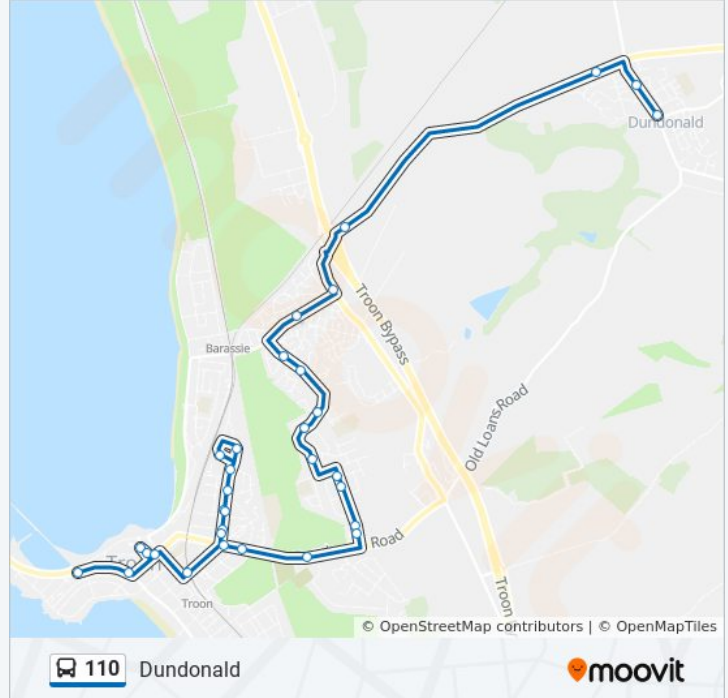

110 bus Info

Direction: Dundonald

Stops: 31

Trip Duration: 22 min

Line Summary:

Findhorn Place, Troon
 Dornal Drive, Barassie
 Calder Avenue, Barassie
 Lang Road, Barassie
 The Knowe, Barassie
 Gailies Burn, Barassie
 Kilnford Drive, Dundonald
 Auchans Drive, Dundonald
 Kilmarnock Road, Dundonald

Direction: Kilmarnock

51 stops

[VIEW LINE SCHEDULE](#)

Garden Place, Troon
 Portland Street, Troon
 Morrisons Supermarket, Troon
 Morrisons Supermarket, Troon
 Barassie Street, Troon
 Henderson Road, Troon
 Gillies Street, Troon
 Brown Avenue, Troon
 Logan Drive, Troon
 Fraser Avenue, Troon
 Richard Place, Troon
 Marr Drive, Troon
 Brown Avenue, Troon
 Gillies Street, Troon
 Logan Drive, Troon
 Donald Crescent, Troon
 Ottoline Drive, Troon
 South Drive, Troon

110 bus Info

Direction: Kilmarnock

Stops: 51

Trip Duration: 38 min

Line Summary:

Merrick Avenue, Troon

North Drive, Troon

Teviot Place, Troon

110 bus Info

Direction: Troon

Stops: 57

Trip Duration: 39 min

Line Summary:

Esk Road, Troon
Spey Road, Troon
Annick Place, Troon
Lochlea Avenue, Troon
Merrick Avenue, Troon
West Crescent, Troon
Wilson Avenue, Troon
Ottoline Drive, Troon
Harling Drive, Troon
Gillies Street, Troon
Brown Avenue, Troon
Logan Drive, Troon
Fraser Avenue, Troon
Richard Place, Troon
Marr Drive, Troon
Brown Avenue, Troon
Gillies Street, Troon
Barassie Street, Barassie
Dukes Road, Troon
Academy Street, Troon
West Portland Street, Troon
Bradán Road, Troon
Kennedy Road, Troon
Craig Road, Troon
Harbour Road, Troon
Ailsa Road, Troon
Garden Place, Troon
Garden Place, Troon