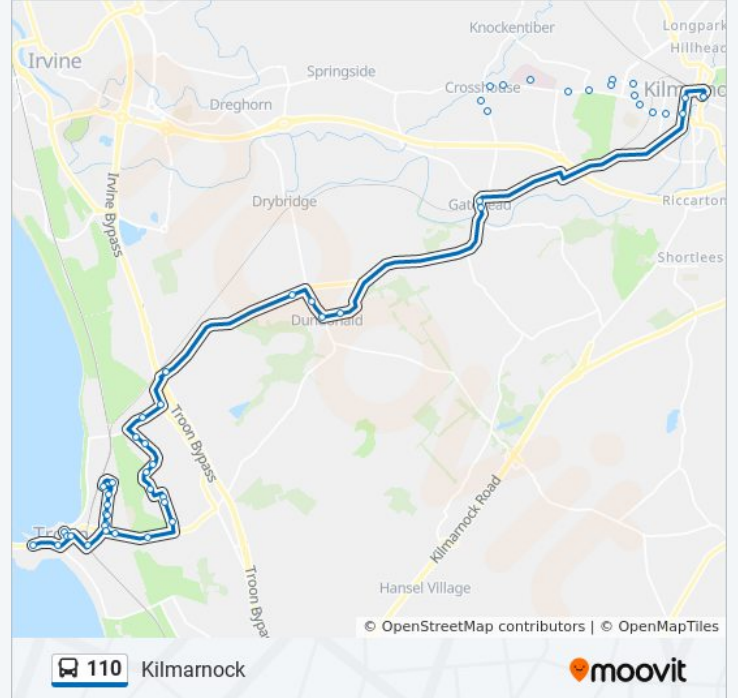

Morrisons Supermarket, Troon

Morrisons Supermarket, Troon

Barassie Street, Troon

Henderson Road, Troon

Gillies Street, Troon

Brown Avenue, Troon

Logan Drive, Troon

Fraser Avenue, Troon

110 bus Info

Direction: Dundonald

Stops: 31

Trip Duration: 22 min

Line Summary:

Findhorn Place, Troon
 Dornal Drive, Barassie
 Calder Avenue, Barassie
 Lang Road, Barassie
 The Knowe, Barassie
 Gailies Burn, Barassie
 Kilnford Drive, Dundonald
 Auchans Drive, Dundonald
 Kilmarnock Road, Dundonald

Peace Avenue, Bonnyton

Fullarton Street, Kilmarnock

North Hamilton Street, Kilmarnock

Nelson Street, Kilmarnock

Dunlop Street, Kilmarnock

Bus Station, Kilmarnock

Direction: Troon

57 stops

[VIEW LINE SCHEDULE](#)

Bus Station, Kilmarnock
Waterside Road, Kilmarnock
South Hamilton Street, Kilmarnock
Fullarton Street, Kilmarnock
Stevenston Street, Bonnyton
Gibson Street, Bonnyton
Stevenson Street, Bonnyton
Munro Avenue, Bonnyton
Annanhill Avenue, Bonnyton
Lennox Crescent, Bonnyton
Annanhill Avenue, Bonnyton
Annandale Industrial Estate, Bonnyton
Crosshouse Hospital, Crosshouse
Woodbank Road, Crosshouse
Annandale Lane, Crosshouse
Playingfield Road, Crosshouse
Crossdene Road, Crosshouse
Old Rome Way, Gatehead
Milton View, Gatehead
Bruce Avenue, Dundonald
Kilmarnock Road, Dundonald
Cochrane Drive, Dundonald
Kilnford Drive, Dundonald
Gailles Burn, Barassie
Kilmarnock Road, Barassie
Lang Road, Barassie
Calder Avenue, Barassie
Spallander Road, Barassie
Findhorn Place, Troon