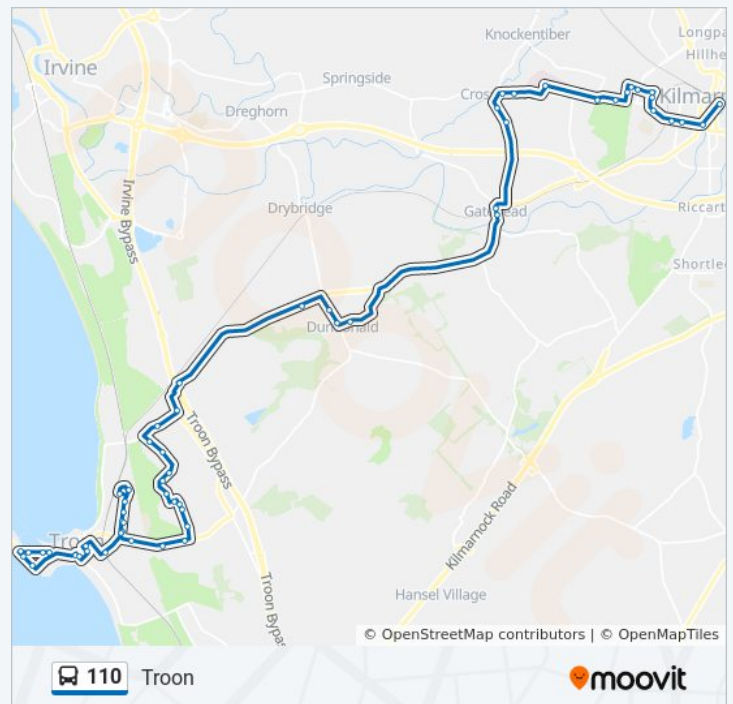

Morrisons Supermarket, Troon

Morrisons Supermarket, Troon

Barassie Street, Troon

Henderson Road, Troon

Gillies Street, Troon

Brown Avenue, Troon

Logan Drive, Troon

Fraser Avenue, Troon

Peace Avenue, Bonnyton

Fullarton Street, Kilmarnock

North Hamilton Street, Kilmarnock

Nelson Street, Kilmarnock

Dunlop Street, Kilmarnock

Bus Station, Kilmarnock

Direction: Troon

57 stops

[VIEW LINE SCHEDULE](#)

Bus Station, Kilmarnock
Waterside Road, Kilmarnock
South Hamilton Street, Kilmarnock
Fullarton Street, Kilmarnock
Stevenston Street, Bonnyton
Gibson Street, Bonnyton
Stevenson Street, Bonnyton
Munro Avenue, Bonnyton
Annanhill Avenue, Bonnyton
Lennox Crescent, Bonnyton
Annanhill Avenue, Bonnyton
Annandale Industrial Estate, Bonnyton
Crosshouse Hospital, Crosshouse
Woodbank Road, Crosshouse
Annandale Lane, Crosshouse
Playingfield Road, Crosshouse
Crossdene Road, Crosshouse
Old Rome Way, Gatehead
Milton View, Gatehead
Bruce Avenue, Dundonald
Kilmarnock Road, Dundonald
Cochrane Drive, Dundonald
Kilnford Drive, Dundonald
Gailles Burn, Barassie
Kilmarnock Road, Barassie
Lang Road, Barassie
Calder Avenue, Barassie
Spallander Road, Barassie
Findhorn Place, Troon

110 bus Info

Direction: Troon

Stops: 57

Trip Duration: 39 min

Line Summary:

Esk Road, Troon
Spey Road, Troon
Annick Place, Troon
Lochlea Avenue, Troon
Merrick Avenue, Troon
West Crescent, Troon
Wilson Avenue, Troon
Ottoline Drive, Troon
Harling Drive, Troon
Gillies Street, Troon
Brown Avenue, Troon
Logan Drive, Troon
Fraser Avenue, Troon
Richard Place, Troon
Marr Drive, Troon
Brown Avenue, Troon
Gillies Street, Troon
Barassie Street, Barassie
Dukes Road, Troon
Academy Street, Troon
West Portland Street, Troon
Bradán Road, Troon
Kennedy Road, Troon
Craig Road, Troon
Harbour Road, Troon
Ailsa Road, Troon
Garden Place, Troon
Garden Place, Troon