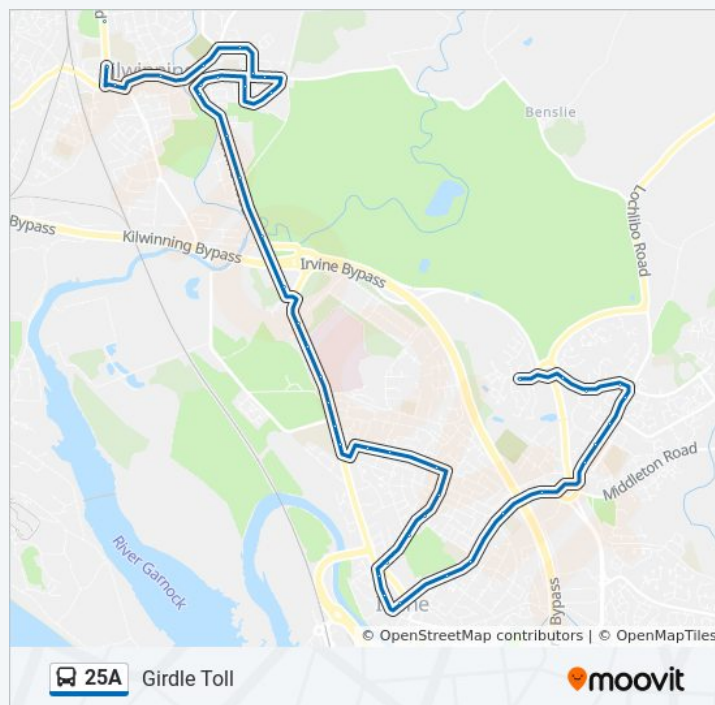

St Winnings Lane, Kilwinning

Saturday

Not Operational

25A bus Info

Direction: Girdle Toll

Stops: 79

Trip Duration: 58 min

Line Summary: