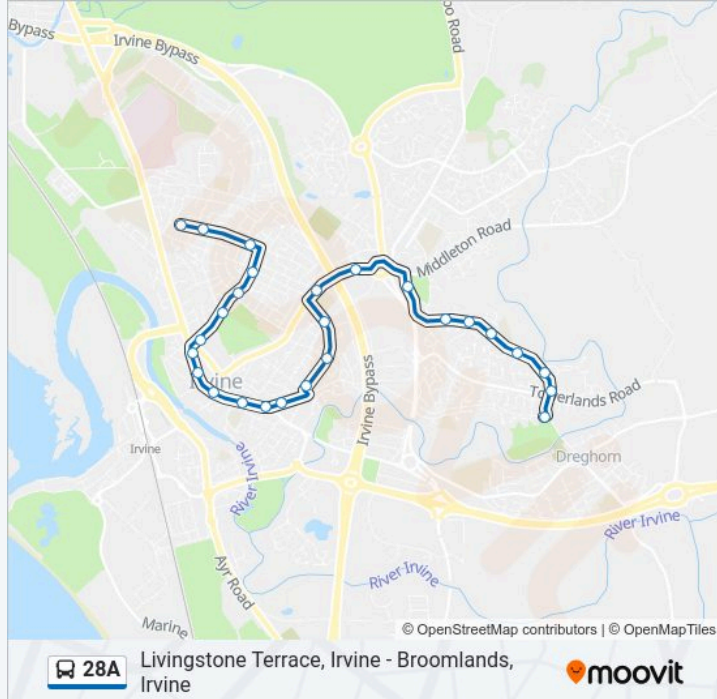

Direction: Broomlands

26 stops

[VIEW LINE SCHEDULE](#)

- Dickson Drive, Irvine
- Bilby Terrace, Irvine
- Elmbank Terrace, Irvine
- Oaklands Avenue, Irvine
- Woodlands Avenue, Irvine
- Winton Road, Irvine
- Crocus Grove, Irvine
- Quarry Road, Irvine
- Crown Inn, Irvine
- Court House, Irvine
- Broomlands Drive, Irvine
- Mill Road, Irvine
- Beech Avenue, Irvine
- Thornhouse Avenue, Irvine
- Allan Square, Irvine
- Dalrymple Drive, Irvine
- Clark Drive, Irvine
- Stanecastle Roundabout, Stanecastle
- Middleton Road, Stanecastle
- Fencedyke School, Bourtreehill
- Towerlands Farm Road, Bourtreehill

Line Summary:

Towerlands Farm Centre, Bourtreehill

Cairnsmore Way, Bourtreehill

Towerlands Gate, Bourtreehill

Blairdennon Way, Bourtreehill

Station Brae, Broomlands

Direction: Irvine

43 stops

[VIEW LINE SCHEDULE](#)

Dickson Drive, Irvine

Bilby Terrace, Irvine

Elmbank Terrace, Irvine

Oaklands Avenue, Irvine

Woodlands Avenue, Irvine

Winton Road, Irvine

Crocus Grove, Irvine

Quarry Road, Irvine

Crown Inn, Irvine

Court House, Irvine

Broomlands Drive, Irvine

Mill Road, Irvine

Beech Avenue, Irvine

Thornhouse Avenue, Irvine

Allan Square, Irvine