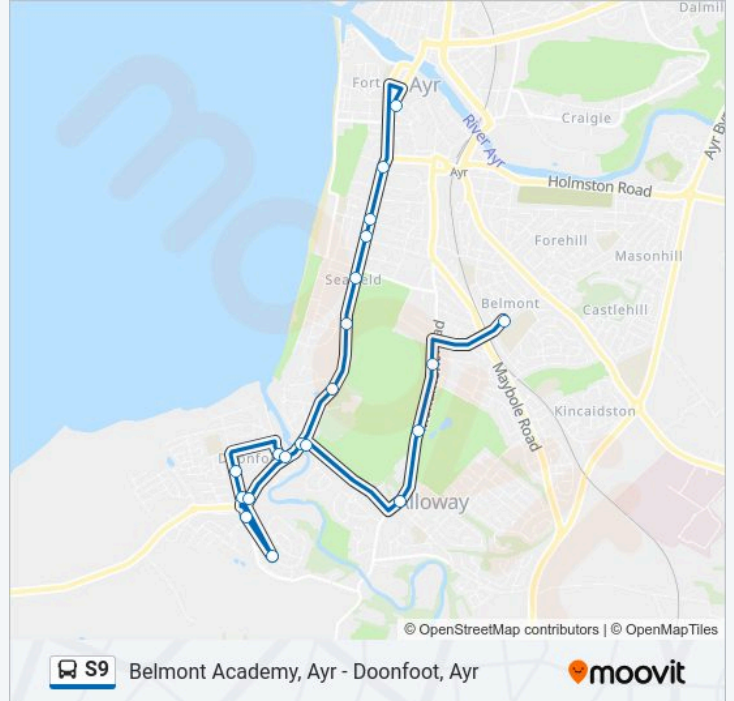

**Direction: Ayr**

20 stops

[VIEW LINE SCHEDULE](#)

- Belmont Avenue, Ayr
- Longbank Road, Ayr
- Belleisle Golf Course, Seafield
- Doonholm Road, Alloway
- Belleisle Cottages, Doonfoot
- Abbots Way, Doonfoot
- Abbots Way, Doonfoot
- Dunure Road, Doonfoot
- Lamford Drive, Doonfoot
- Cairnsmore Drive, Doonfoot
- Earls Way, Doonfoot
- Scaur O Doon Road, Doonfoot
- Greenfield Avenue, Doonfoot
- Belleisle Park, Doonfoot
- Carwinshoch View, Seafield
- Seafield Crescent, Seafield
- Southpark Road, Seafield
- Blackburn Road, Ayr
- Fairfield Road, Ayr
- Bus Station , Ayr

**S9 bus Info**

**Direction:** Ayr

**Stops:** 20

**Trip Duration:** 22 min

**Line Summary:**

**Direction: Ayr**

23 stops

[VIEW LINE SCHEDULE](#)

- Bus Station , Ayr
- Savoy Park, Ayr
- Dornoch Park, Ayr
- Bentfield Avenue, Seafield
- Seafield Crescent, Seafield
- Health Board Head Office, Seafield
- Carwinshoch View, Seafield
- Belleisle Park Golf Ground, Doonfoot
- Belleisle Golf Club, Doonfoot
- Cunning Park Drive, Doonfoot
- Lamford Drive, Doonfoot
- Cairnsmore Drive, Doonfoot
- Abbots Way, Doonfoot
- Earls Way, Doonfoot
- Scaur O Doon Road, Doonfoot
- Mount Charles Crescent, Ayr
- Wrightfield Place, Ayr
- Clochranhill Road, Alloway

**S9 bus Info**

**Direction:** Ayr

**Stops:** 23

**Trip Duration:** 33 min

**Line Summary:**

Belleisle Golf Course, Alloway

Rozelle House, Seafield

Longbank Road, Ayr