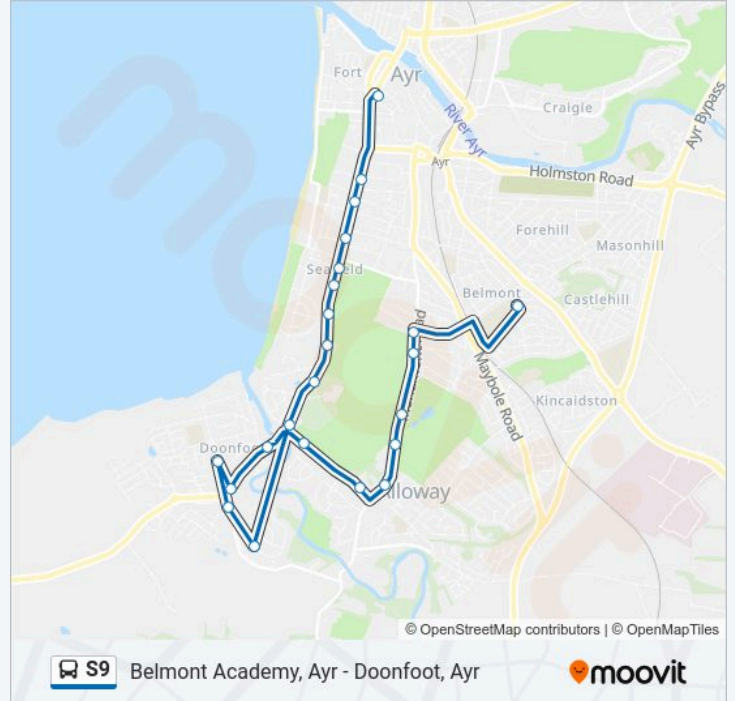

**Direction: Ayr**

20 stops

[VIEW LINE SCHEDULE](#)

- Belmont Avenue, Ayr
- Longbank Road, Ayr
- Belleisle Golf Course, Seafield
- Doonholm Road, Alloway
- Belleisle Cottages, Doonfoot
- Abbots Way, Doonfoot
- Abbots Way, Doonfoot
- Dunure Road, Doonfoot
- Lamford Drive, Doonfoot
- Cairnsmore Drive, Doonfoot
- Earls Way, Doonfoot
- Scaur O Doon Road, Doonfoot
- Greenfield Avenue, Doonfoot
- Belleisle Park, Doonfoot
- Carwinshoch View, Seafield
- Seafield Crescent, Seafield
- Southpark Road, Seafield
- Blackburn Road, Ayr
- Fairfield Road, Ayr
- Bus Station , Ayr

- Bus Station , Ayr
- Savoy Park, Ayr
- Dornoch Park, Ayr
- Bentfield Avenue, Seafield
- Seafield Crescent, Seafield
- Health Board Head Office, Seafield
- Carwinshoch View, Seafield
- Belleisle Park Golf Ground, Doonfoot
- Belleisle Golf Club, Doonfoot
- Cunning Park Drive, Doonfoot
- Lamford Drive, Doonfoot
- Cairnsmore Drive, Doonfoot
- Abbots Way, Doonfoot
- Earls Way, Doonfoot
- Scaur O Doon Road, Doonfoot
- Mount Charles Crescent, Ayr
- Wrightfield Place, Ayr
- Clochranhill Road, Alloway

**S9 bus Info**

**Direction:** Ayr

**Stops:** 23

**Trip Duration:** 33 min

**Line Summary:**

Belleisle Golf Course, Alloway

Rozelle House, Seafield

Longbank Road, Ayr

Chapelpark Road, Ayr

Belmont Academy, Ayr

S9 bus time schedules and route maps are available in an offline PDF at [moovitapp.com](https://moovitapp.com). Use the Moovit App to see live bus times, train schedule or subway schedule, and step-by-step directions for all public transit in Scotland.