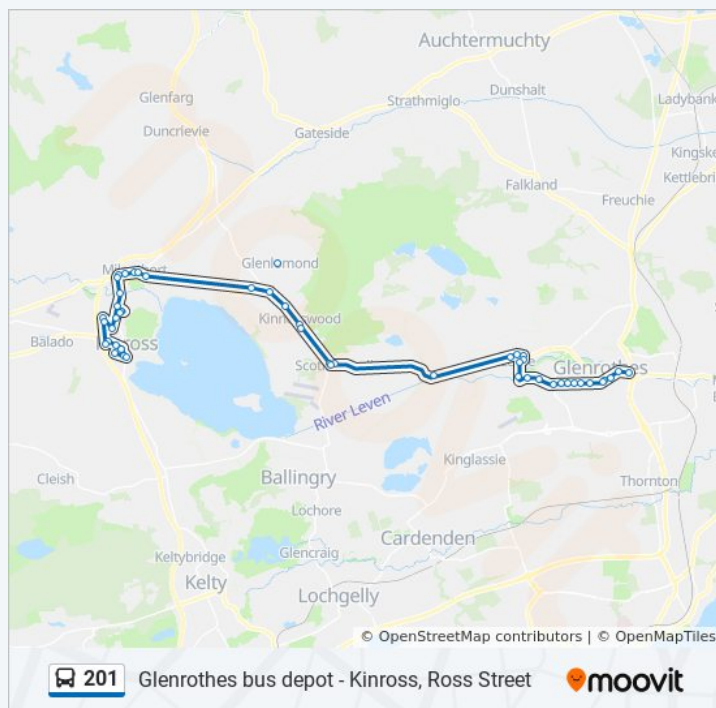

Baptist Church, Leslie

Friday

9:11 AM - 6:00 PM

Saturday

9:11 AM - 6:00 PM

201 bus Info

Direction: Queensway

Stops: 52

Trip Duration: 59 min

Line Summary:

Norman Place, Leslie

Glenwood Road, Leslie

Cabbagehall, Leslie

Golf Course Road, Tanshall

Roxburgh Road West Access, Macedonia

West Local Office, Macedonia