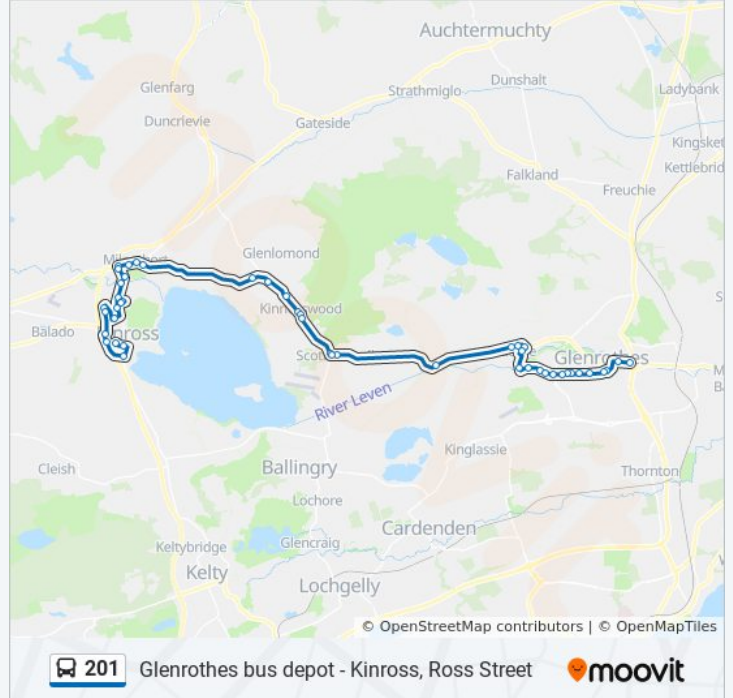

Thompson Place, Kinross

Morlich Place, Kinross

Park And Ride, Kinross

Levenbridge Place, Kinross

Clashburn Way, Kinross

Myre Terrace, Kinross

Ross Street, Kinross

Direction: Queensway

52 stops

[VIEW LINE SCHEDULE](#)

Ross Street, Kinross

Bowton Road, Kinross

Montgomery Road, Kinross

201 bus Time Schedule

Queensway Route Timetable:

Sunday	Not Operational
Monday	9:11 AM - 6:00 PM
Tuesday	9:11 AM - 6:00 PM
Wednesday	9:11 AM - 6:00 PM
Thursday	9:11 AM - 6:00 PM