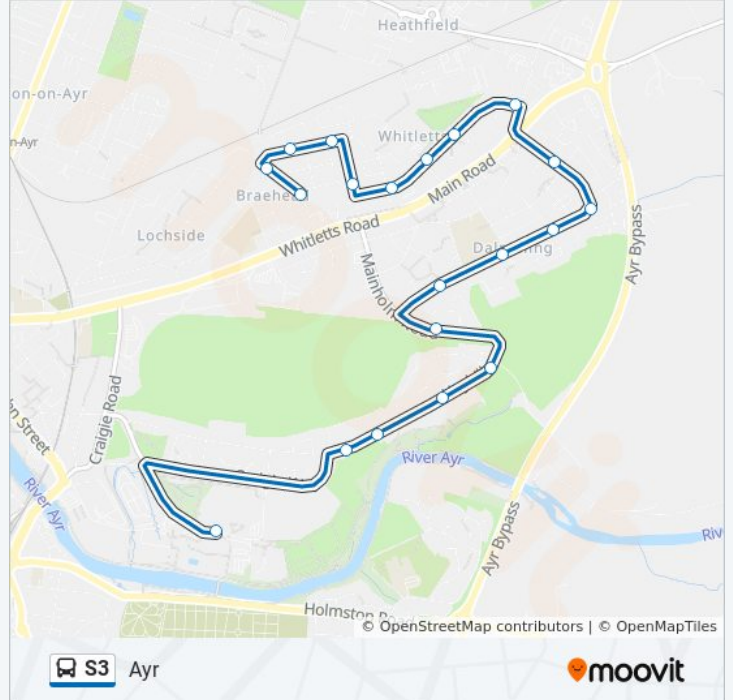

Direction: Ayr

20 stops

[VIEW LINE SCHEDULE](#)

- Mclean Street, Whitletts
- Ferguson Street, Whitletts
- Cowan Crescent, Whitletts
- Sloan Street, Whitletts
- Thomson Street, Whitletts
- Braeside, Whitletts
- Glenmuir Place, Whitletts
- James Brown Avenue, Whitletts
- Low Road, Whitletts
- Thorneyflat Street, Dalmilling
- Thornyflat Road, Dalmilling
- Thorneyflat Drive, Dalmilling
- Harthall, Dalmilling
- Dalmilling Drive, Dalmilling
- Mainholm Crescent, Dalmilling
- Dunlop Terrace, Ayr
- Robertson Crescent, Ayr
- Churchill Crescent, Ayr
- Craigie Way, Ayr
- Craigie House, Ayr

Stops: 20

Trip Duration: 17 min

Line Summary:

Direction: Whitletts

15 stops

[VIEW LINE SCHEDULE](#)

- Craigie House, Ayr
- Churchill Crescent, Ayr
- Churchill Crescent, Ayr
- Robertson Crescent, Ayr
- Dunlop Terrace, Ayr
- Mainholm Crescent, Dalmilling
- Thornyflat Road, Dalmilling
- Low Road, Whitletts
- James Brown Avenue, Whitletts
- Glenmuir Place, Whitletts
- Braeside, Whitletts
- Thomson Street, Whitletts
- Sloan Street, Whitletts
- Gould Street, Whitletts
- Mclean Street, Whitletts