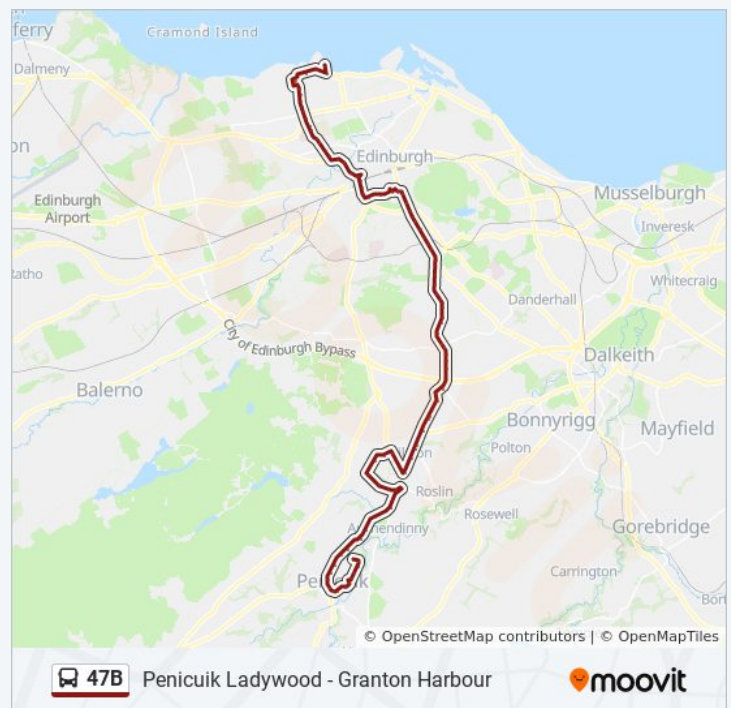

Learmonth Terrace, Orchard Brae

Dean Bridge, Dean

Drumsheugh Place, West End

Queensferry Street, West End

Lothian Road, West End

Usher Hall, West End

Bread Street, Fountainbridge

Glen Street, Lauriston

Lauriston Building, Lauriston

Tuesday	05:34 - 07:41
Wednesday	05:34 - 07:41
Thursday	05:34 - 07:41
Friday	05:34 - 07:41
Saturday	Not Operational

47B bus Info

Direction: Ladywood

Stops: 96

Trip Duration: 105 min

Line Summary:

Bristo Place, Old Town

Potterrow, South Side

Surgeons' Hall, South Side

St Patrick Square, South Side

Bernard Terrace, South Side

Newington Road, Newington

Salisbury Place, Mayfield