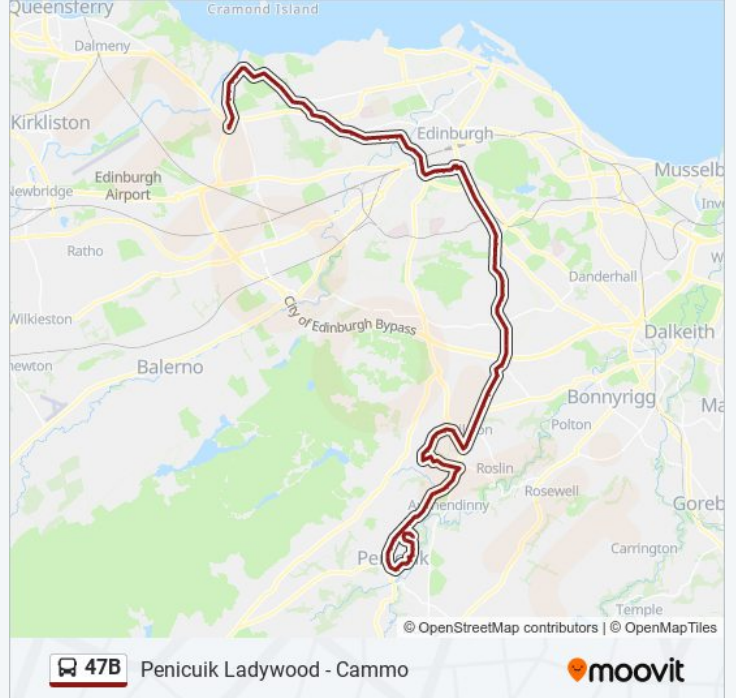

47B bus Info

Direction: Barnton

Stops: 102

Trip Duration: 108 min

Line Summary:

Gowkley Moss, Bush Estate
Pentland Science Park, Bush Estate
Bush Research Park, Bush Estate
Technopole, Bush Estate
Veterinary Centre, Bush Estate
Midlothian Innovation Centre, Bush Estate
Bush Road End, Seafield
Ploverhall Cottages, Bilston
Castlelaw Crescent, Bilston
Moorfoot View, Bilston
Roslin Road, Bilston
Seafield Road, Bilston
Nivensknowe Park, Loanhead
New Pentland Road, Loanhead
Straiton Cottages, Straiton
Park And Ride, Straiton
Loanhead Road, Straiton
Burdiehouse Village, Burdiehouse
Janefield, Burdiehouse
Burdiehouse Road, Burdiehouse
Kaimes Crossroads, Kaimes
Mortonhall Crematorium, Kaimes
Alnwickhill Road, Gracemount
St Katherine's Brae, Gracemount
Little Road, Gracemount
Liberton Place, Liberton
Liberton Cemetery, Liberton
Orchardhead Loan, Liberton
Orchardhead Road, Liberton
Gordon Terrace, Liberton
Mid Liberton, Nether Liberton
Lady Road, Nether Liberton
Suffolk Road, Mayfield

East Savile Road, Mayfield

Mayfield Gardens, Mayfield

Minto Street, Mayfield

Salisbury Place, Mayfield

Newington Road, Newington

Bernard Terrace, South Side

St Patrick Square, South Side

Nicolson Square, South Side