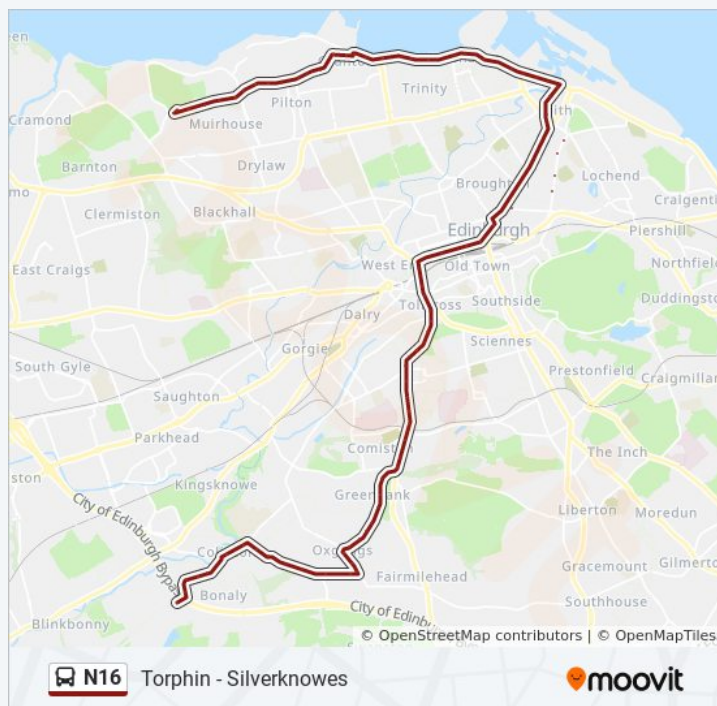

Lothian Road, West End

Princes Street (West), Edinburgh

Princes Street (Scott Mon.), Edinburgh

**Direction:** Silverknowes

**Stops:** 80

**Trip Duration:** 43 min

**Line Summary:**

Princes Street (Waverley Steps), Edinburgh

Pier Place, Newhaven

Starbank Road, Newhaven

Victoria Square, Trinity

St Columbas Hospice, Wardie

Wardie Steps, Wardie

Granton Breakwater, Granton

Granton Square, Granton

Granton Square, Granton