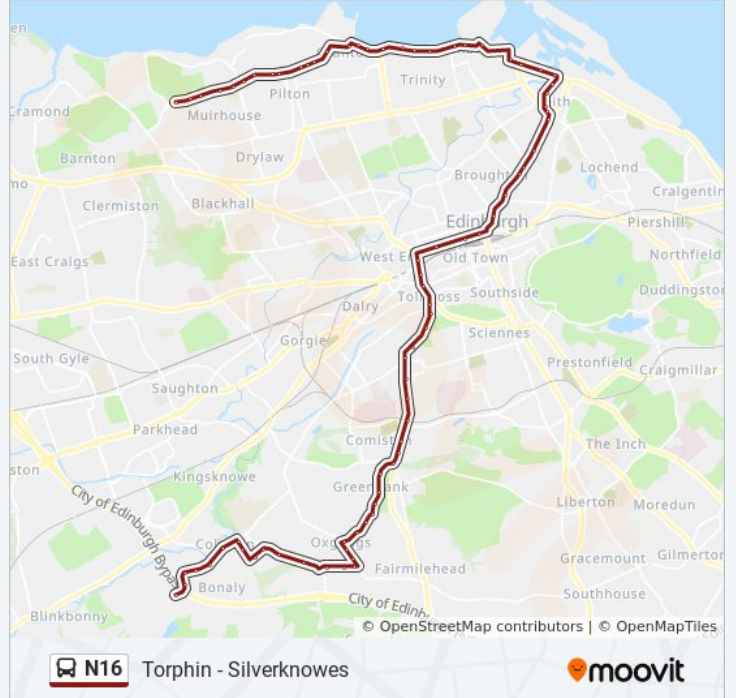

**N16 bus Info**

**Direction:** Bonaly

**Stops:** 78

**Trip Duration:** 53 min

**Line Summary:**

Annfield, Newhaven  
North Leith Sands, Newhaven  
Commercial Street, North Leith  
Victoria Quay, North Leith  
Sandport Street, North Leith  
The Shore, Leith  
Parliament Street, Leith  
St Anthony Street, Leith  
Kirkgate Centre, Leith  
Foot Of the Walk, Leith  
Balfour Street, Pilrig  
Pilrig Street, Pilrig  
Shrubhill, Pilrig  
Elm Row, Hillside  
Leith Street, Greenside  
Princes Street (Waverley Steps), Edinburgh  
Princes Street (Scott Mon.), Edinburgh  
Princes Street (West), Edinburgh  
Lothian Road, West End  
Usher Hall, West End  
Bread Street, Fountainbridge  
Home Street, Tollcross  
Leven Street, Tollcross  
Whitehouse Loan, Bruntsfield  
Bruntsfield Place, Bruntsfield  
Holy Corner, Bruntsfield  
Churchhill, Morningside  
Springvalley Gardens, Morningside  
Morningside Station, Morningside  
Comiston Gardens, Morningside  
South Morningside Primary School, Braids  
Braid Burn, Braids  
Greenbank Loan, Greenbank

Greenbank Park, Greenbank

Greenbank Row, Greenbank

Braidburn Valley, Oxgangs

Oxgangs Crescent, Oxgangs

Oxgangs Green, Oxgangs

Oxgangs Place, Oxgangs

Oxgangs Avenue, Oxgangs

Oxgangs Library, Oxgangs

### Direction: Broughton

44 stops

[VIEW LINE SCHEDULE](#)

Torphin Terminus, Bonaly

Torphin Bank, Bonaly

Woodfield Avenue, Bonaly

Fernielaw Avenue, Bonaly

West Mill Road, Bonaly