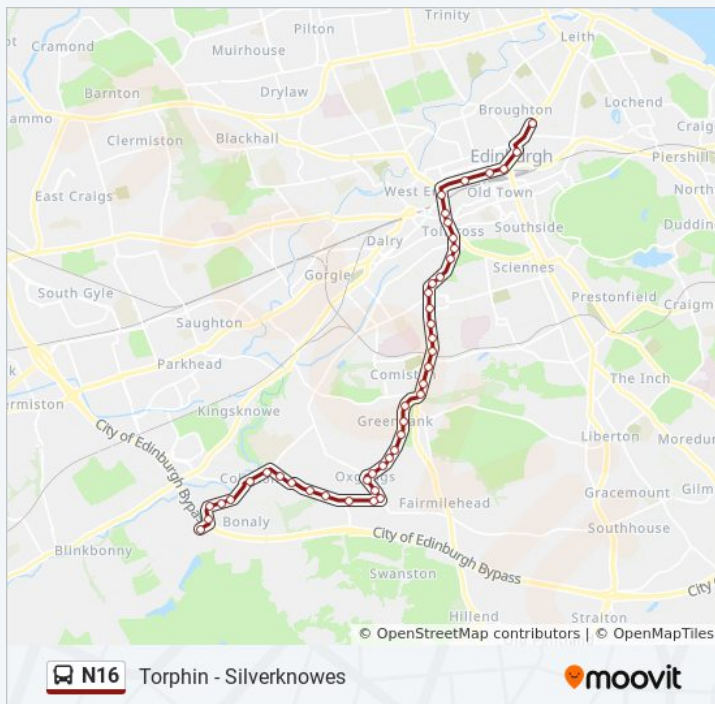

### N16 bus Info

**Direction:** Broughton

**Stops:** 44

**Trip Duration:** 27 min

**Line Summary:**

Princes Street (West), Edinburgh

Princes Street (Scott Mon.), Edinburgh

Princes Street (Waverley Steps), Edinburgh