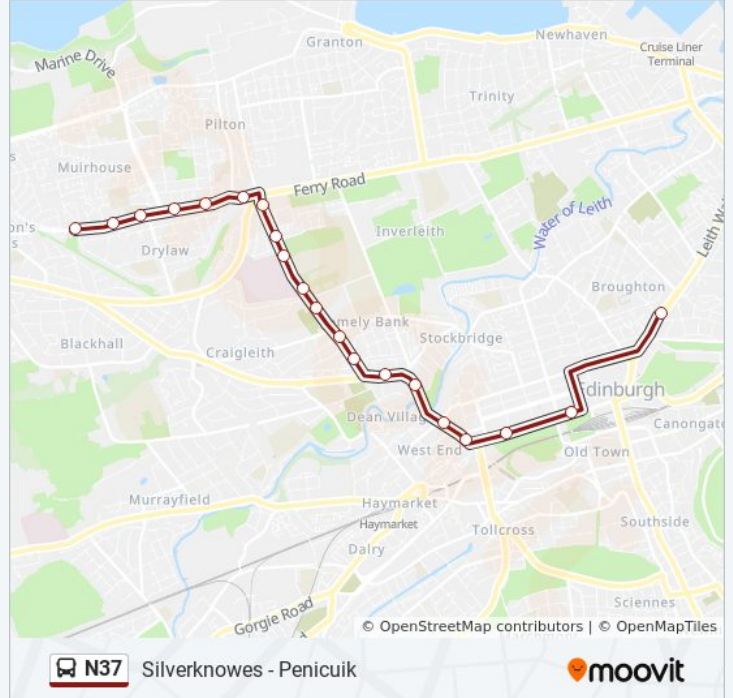

Direction: Broughton

21 stops

[VIEW LINE SCHEDULE](#)

- Silverknowes Neuk, Drylaw
- Muirhouse Green, Drylaw
- Groathill Road North, Drylaw
- Drylaw Police Station, Drylaw
- Ferry Road Drive, Pilton
- Crewe Toll, Crewe Toll Roundabout
- Crewe Toll, Crewe Toll Roundabout
- North Werber Park, Craigleith
- West Woods, Craigleith
- Western General, Craigleith
- Comely Bank Cemetery, Comely Bank
- Flora Stevenson School, Comely Bank
- Orchard Brae Avenue, Comely Bank
- Learmonth Terrace, Orchard Brae
- Dean Bridge, Dean
- Drumsheugh Place, West End
- Queensferry Street, West End
- Princes Street (West), Edinburgh
- Princes Street (Scott Mon.), Edinburgh
- Leith Street, Greenside
- Elm Row, Broughton

Trip Duration: 16 min

Line Summary:

Direction: Deanburn

94 stops

[VIEW LINE SCHEDULE](#)

- Silverknowes Neuk, Drylaw
- Muirhouse Green, Drylaw
- Groathill Road North, Drylaw
- Drylaw Police Station, Drylaw
- Ferry Road Drive, Pilton
- Crewe Toll, Crewe Toll Roundabout
- Crewe Toll, Crewe Toll Roundabout
- North Werber Park, Craigleith
- West Woods, Craigleith
- Western General, Craigleith
- Comely Bank Cemetery, Comely Bank
- Flora Stevenson School, Comely Bank
- Orchard Brae Avenue, Comely Bank
- Learmonth Terrace, Orchard Brae
- Dean Bridge, Dean
- Drumsheugh Place, West End
- Queensferry Street, West End
- Princes Street (West), Edinburgh

N37 bus Info

Direction: Deanburn

Stops: 94

Trip Duration: 64 min

Line Summary:

Princes Street (Scott Mon.), Edinburgh

South Bridge, Old Town

Surgeons' Hall, South Side