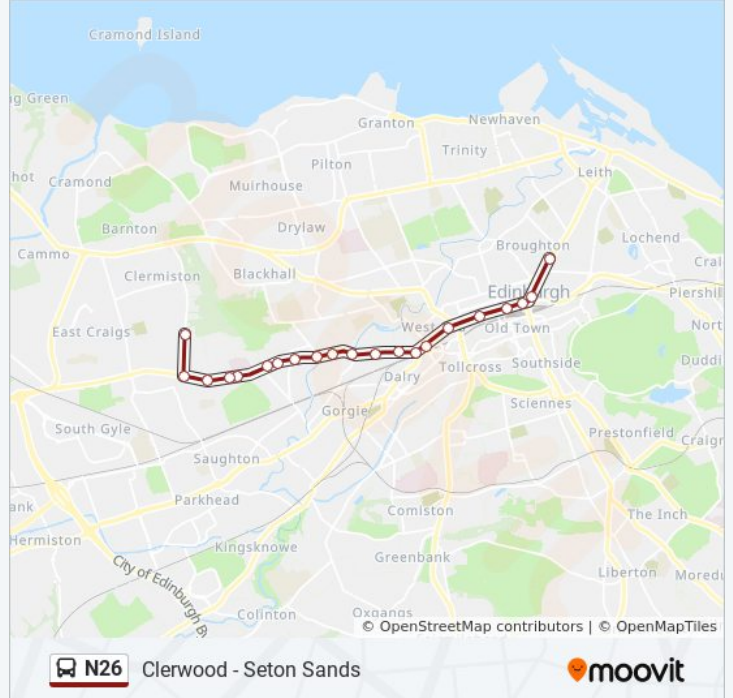

Direction: Broughton

21 stops

[VIEW LINE SCHEDULE](#)

- Clerwood Park, Clermiston
- Station Road, Corstorphine
- Belgrave Road, Corstorphine
- Edinburgh Zoo, Corstorphine
- Pinkhill, Corstorphine
- Balgreen Road, Corstorphine
- Belmont Crescent, Corstorphine
- Western Corner, Murrayfield
- Murrayfield Road, Murrayfield
- Ormidale Terrace, Roseburn
- Roseburn Gardens, Roseburn
- Wester Coates, Coates
- Magdala Crescent, Coates
- Haymarket Station, Haymarket
- West Maitland Street, Haymarket
- Shandwick Place, West End
- Princes Street (West), Edinburgh
- Princes Street (Scott Mon.), Edinburgh
- Princes Street (Waverley Steps), Edinburgh
- Leith Street, Greenside
- Elm Row, Broughton

Trip Duration: 22 min

Line Summary:

Direction: Clermiston

104 stops

[VIEW LINE SCHEDULE](#)

- Road End, Seton Sands
- Links View, Port Seton
- Castle Terrace, Port Seton
- Fishers Road, Port Seton
- Park Road, Port Seton
- Cope Lane, Port Seton
- Inglis Avenue, Port Seton
- School Lane, Cockenzie
- East Lorimer Place, Cockenzie
- Whin Park, Cockenzie
- Preston Links (East), Prestonpans
- Preston Links (West), Prestonpans
- Robertson Avenue, Prestonpans
- Harlaw Hill, Prestonpans
- Ayres Wynd, Prestonpans
- Pennypit Centre, Prestonpans
- Ox Walk, Prestonpans
- Inchview, Prestonpans