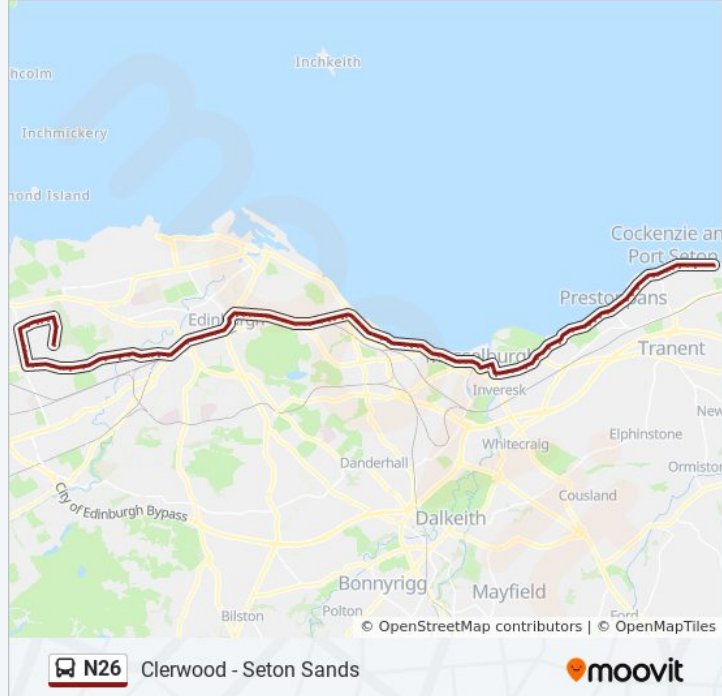

Maitland Park Road, Musselburgh

Edinburgh Road, Musselburgh

Eastfield Junction, Joppa

Coillesdene Avenue, Joppa

Joppa Pans, Joppa

Seaview Terrace, Joppa

Coillesdene Drive, Joppa

Morton Street, Portobello

Brunstane Road North, Portobello

Pitville Street, Portobello

Bellfield Lane, Portobello

Windsor Place, Portobello

Portobello Town Hall, Portobello

Bridge Street, Portobello

King's Road, Portobello

Goff Avenue, Craigentinny