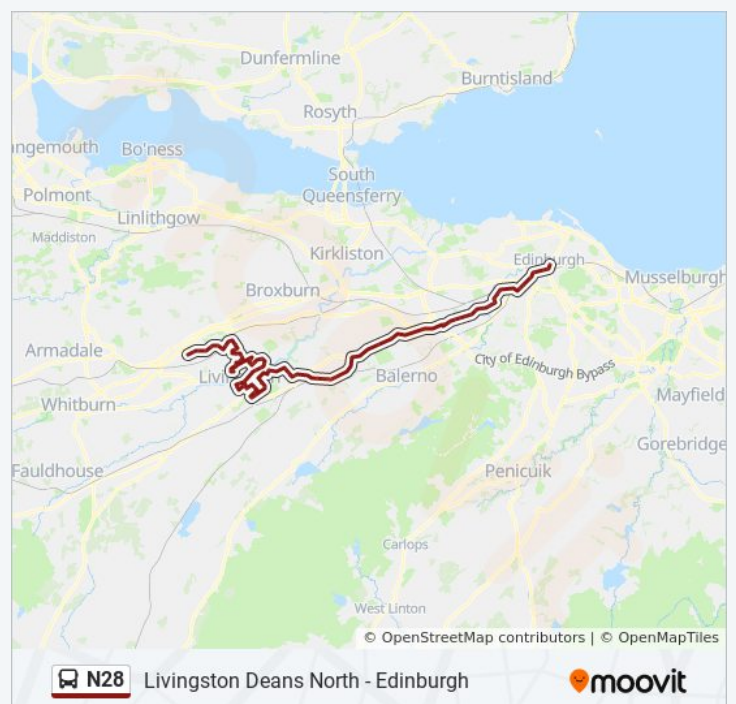

### N28 bus Time Schedule

Deans Route Timetable:

Sunday	3:40 AM
Monday	Not Operational
Tuesday	Not Operational
Wednesday	Not Operational
Thursday	Not Operational
Friday	Not Operational
Saturday	3:40 AM

### N28 bus Info

**Direction:** Deans

**Stops:** 80

**Trip Duration:** 81 min

**Line Summary:**

Wester Hailes Road, Sighthill

Calder View, Sighthill

Hermiston Walk, Hermiston