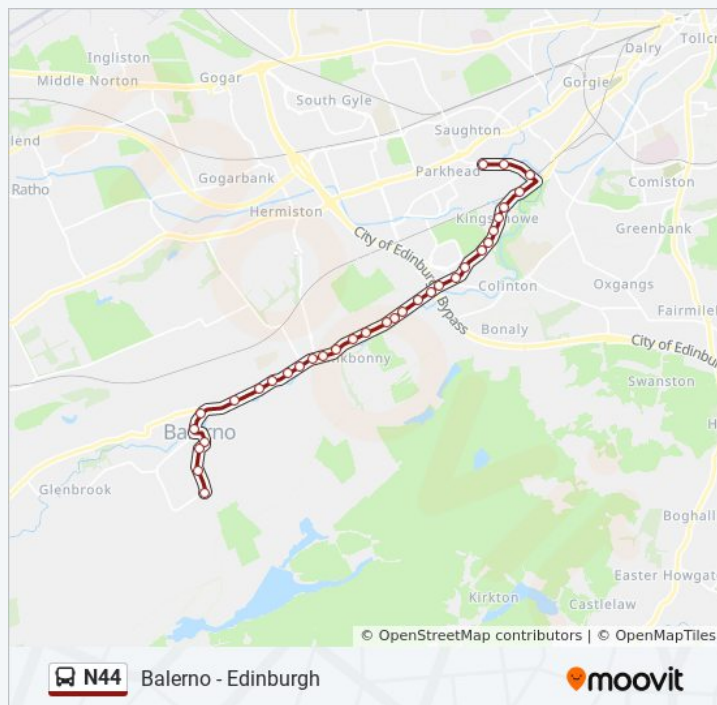

Direction: Longstone

Stops: 33

Trip Duration: 16 min

Line Summary:

N44 bus time schedules and route maps are available in an offline PDF at moovitapp.com. Use the [Moovit App](#) to see live bus times, train schedule or subway schedule, and step-by-step directions for all public transit in Scotland.