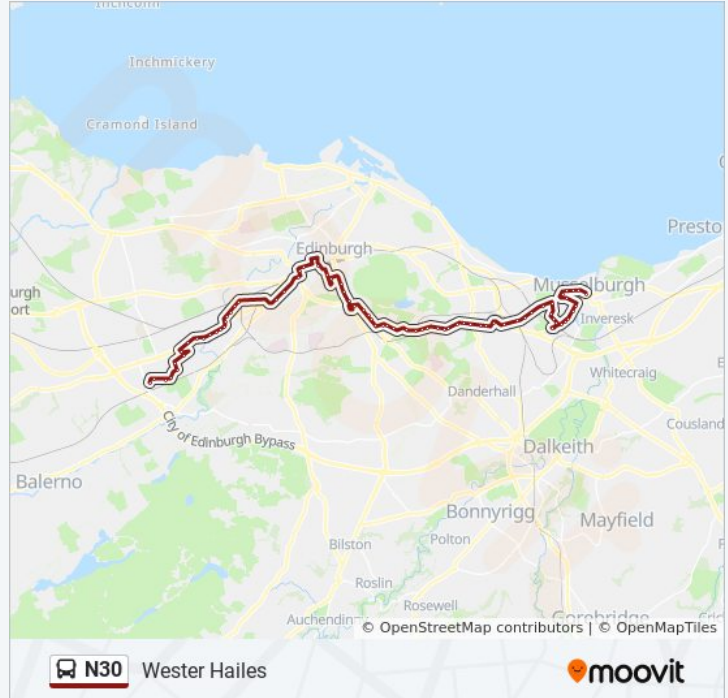

### N30 bus Info

**Direction:** Wester Hailes

**Stops:** 73

**Trip Duration:** 51 min

**Line Summary:**

Priestfield Road, Newington

Marchhall Place, Newington

Commonwealth Pool, Newington