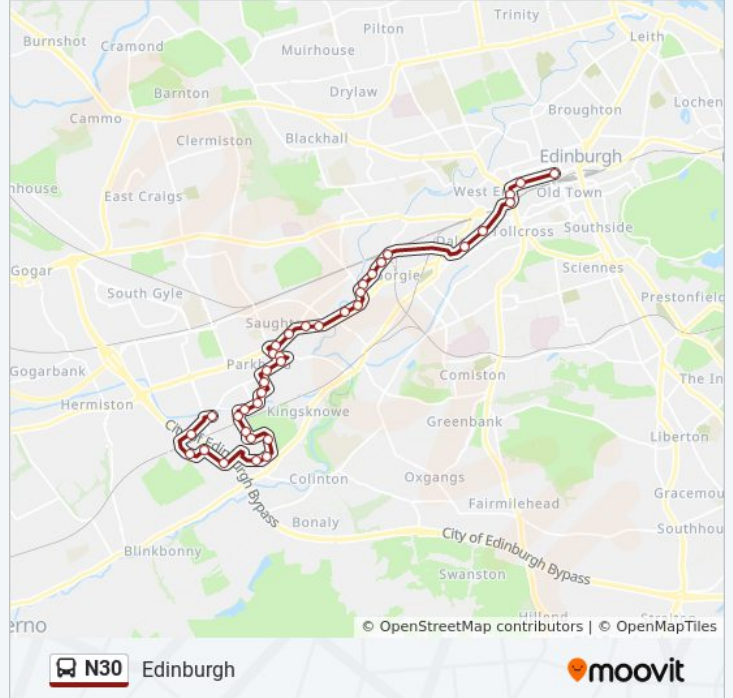

Saughton Rose Gardens, Gorgie

Stevenson Grove, Gorgie

Westfield Avenue, Gorgie

Westfield Sainsbury'S, Gorgie

Roseburn Street, Gorgie

Fountain Park, Viewforth

Morrison Crescent, Viewforth

The Exchange, West End

### Direction: Edinburgh

48 stops

[VIEW LINE SCHEDULE](#)

Bridge Street, Musselburgh

Brunton Theatre Journey Hub, Musselburgh

North High Street, Musselburgh

Fisherrow, Musselburgh

Harbour Point, Musselburgh