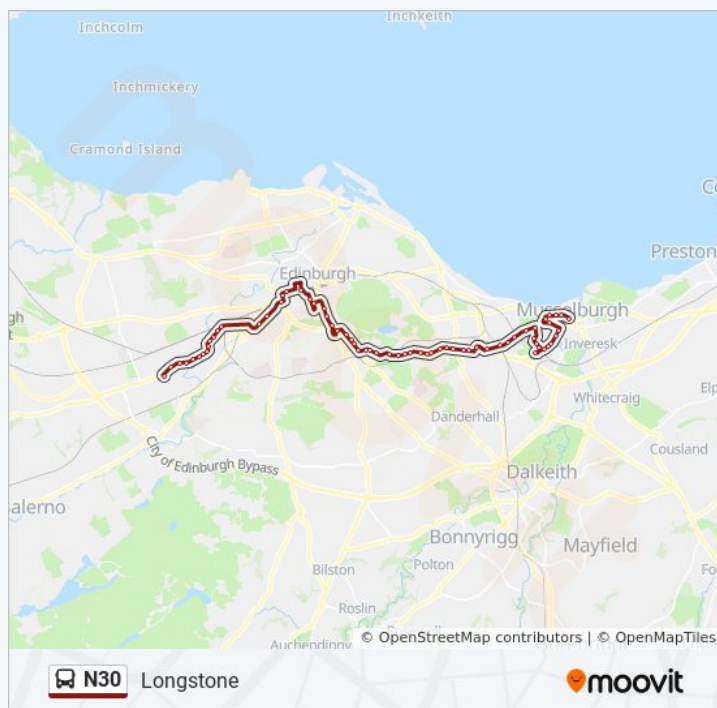

**N30 bus Time Schedule**

Longstone Route Timetable:

Sunday	03:29 - 03:59
Monday	03:29 - 03:59
Tuesday	03:29 - 03:59
Wednesday	03:29 - 03:59
Thursday	03:29 - 03:59
Friday	03:29 - 03:59
Saturday	03:29 - 03:59

**N30 bus Info**

**Direction:** Longstone

**Stops:** 66

**Trip Duration:** 46 min

**Line Summary:**

Greendykes Road, Craigmillar  
Wauchope Place, Craigmillar  
Craigmillar Library, Craigmillar  
Craigmillar Castle Road, Craigmillar  
Craigmillar Castle Gardens, Craigmillar  
Kings Haugh, Prestonfield  
Prestonfield Park, Prestonfield  
Clearburn Crescent, Prestonfield  
Prestonfield Terrace, Prestonfield  
Prestonfield Avenue, Prestonfield  
Priestfield Road, Newington  
Marchhall Place, Newington  
Commonwealth Pool, Newington  
East Preston Street, Newington  
Bernard Terrace, South Side  
St Patrick Square, South Side  
Surgeons' Hall, South Side  
South Bridge, Old Town  
Princes Street (Waverley Steps), Edinburgh  
Princes Street (Scott Mon.), Edinburgh  
Princes Street (West), Edinburgh  
Lothian Road, West End  
The Exchange, West End  
Morrison Crescent, Viewforth  
Fountain Park, Viewforth  
Roseburn Street, Gorgie  
Westfield Sainsbury'S, Gorgie  
Westfield Avenue, Gorgie  
Stevenson Grove, Gorgie  
Saughton Rose Gardens, Gorgie  
Saughton Park, Stenhouse  
Chesser Cottages, Stenhouse  
Chesser Avenue, Stenhouse