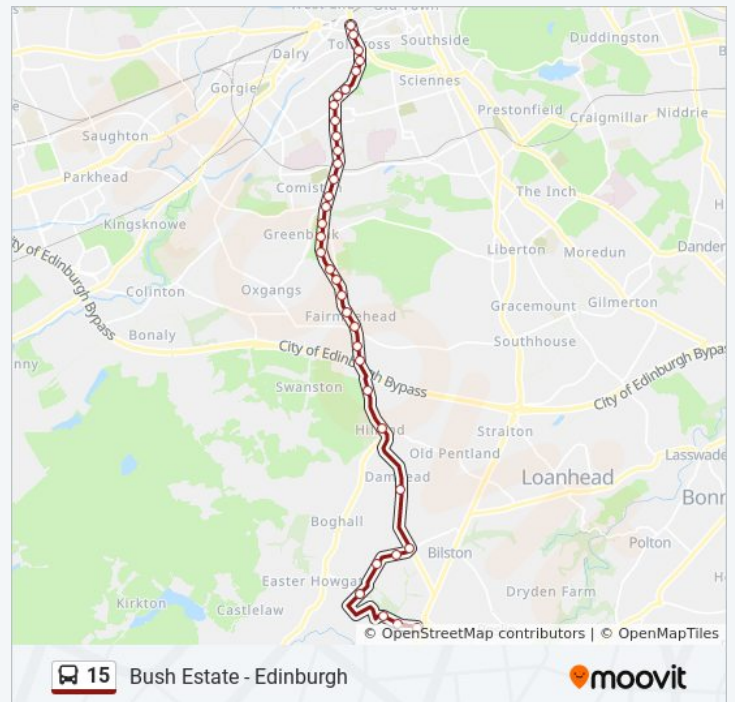

Leven Street, Tollcross

Home Street, Tollcross

15 bus Info

Direction: Tollcross

Stops: 33

Trip Duration: 34 min

Line Summary:

Direction: West End

Usher Hall, West End

Wednesday	16:34
Thursday	16:34
Friday	16:34
Saturday	Not Operational

15 bus Info

Direction: West End

Stops: 35

Trip Duration: 44 min

Line Summary:

15 bus time schedules and route maps are available in an offline PDF at moovitapp.com. Use the [Moovit App](#) to see live bus times, train schedule or subway schedule, and step-by-step directions for all public transit in Scotland.