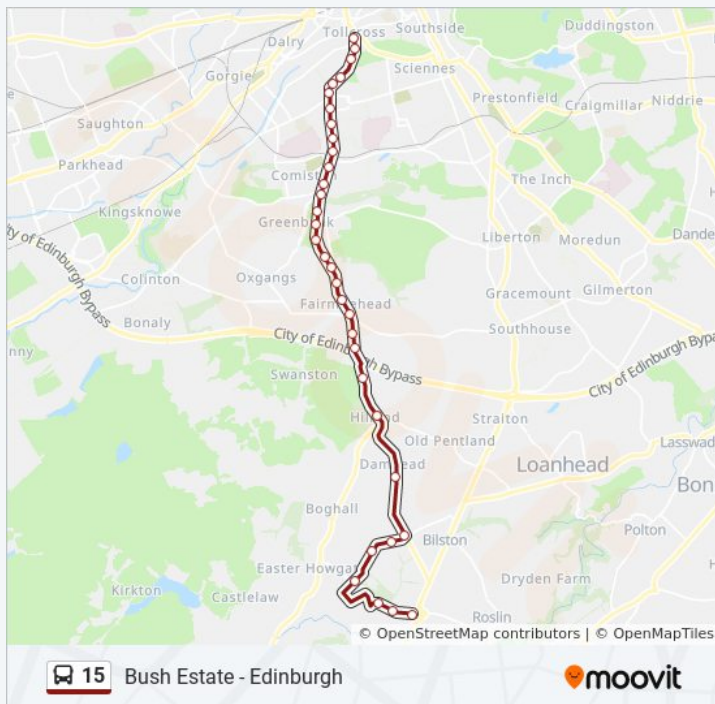

Leven Street, Tollcross

Home Street, Tollcross

15 bus Info

Direction: Tollcross

Stops: 33

Trip Duration: 34 min

Line Summary:

Direction: West End

35 stops

[VIEW LINE SCHEDULE](#)

Gowkley Moss, Bush Estate

Pentland Science Park, Bush Estate

15 bus Time Schedule

West End Route Timetable:

Sunday	Not Operational
Monday	16:34
Tuesday	16:34

Bush Research Park, Bush Estate