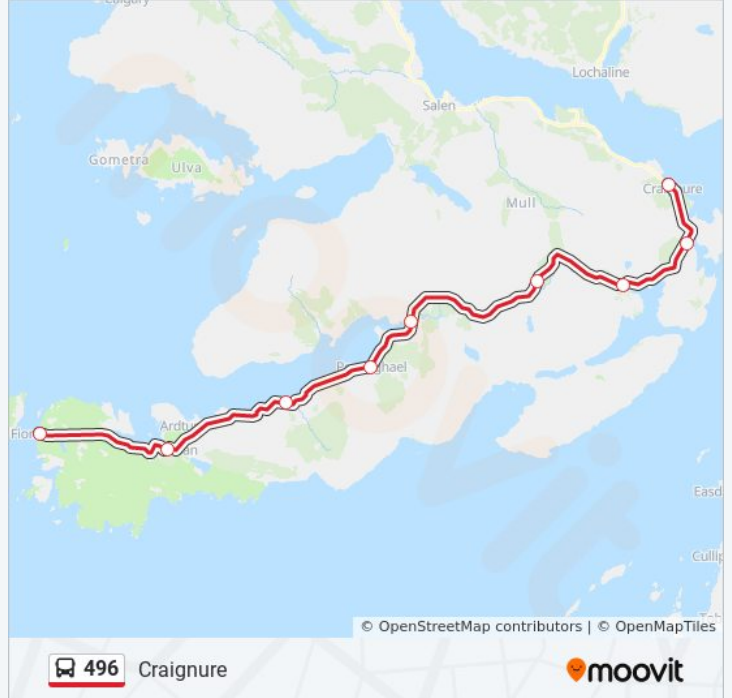

Direction: Craignure

9 stops

[VIEW LINE SCHEDULE](#)

Ferry Terminal, Fionnphort

Fire Station, Bunessan

Road End, Beach

Community Centre, Pennyghael

Crossroads, Kinloch

496 bus Info

Direction: Craignure

Stops: 9

Trip Duration: 75 min

Line Summary:

Direction: Fionnphort

9 stops

[VIEW LINE SCHEDULE](#)