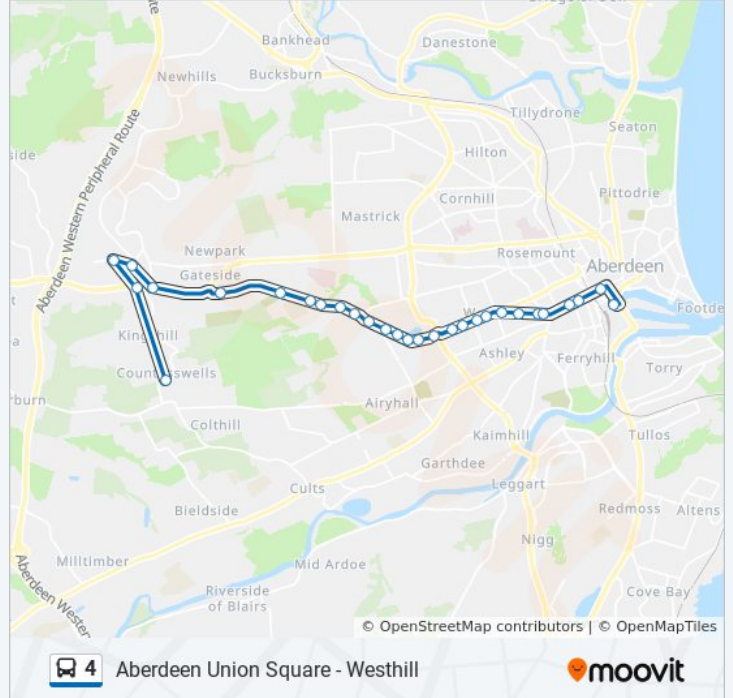

Angusfield Avenue, Rubislaw

Hill Of Rubislaw, Rubislaw

Viewfield Road, Rubislaw

Royfold Crescent, Rubislaw

Bayview Road, Aberdeen

Royal Court, Aberdeen

Forest Road, Aberdeen

Queen's Gardens, Aberdeen

4 bus Info

Direction: Aberdeen

Stops: 29

Trip Duration: 33 min

Line Summary:

Prince Arthur Street, Aberdeen

Rubislaw Place, Aberdeen

Holburn Junction, Aberdeen

Langstane Kirk, Aberdeen

Music Hall, Aberdeen

St Nicholas Kirk, Aberdeen

Union Square Bus Station, Aberdeen

Direction: Countesswells

29 stops

[VIEW LINE SCHEDULE](#)

Union Square Bus Station, Aberdeen

4 bus Info

Direction: Countesswells

Stops: 29

Trip Duration: 30 min

Line Summary:

Provost Graham Avenue, Hazlehead

Woodend Crescent, Woodend

Woodend Hospital, Woodend