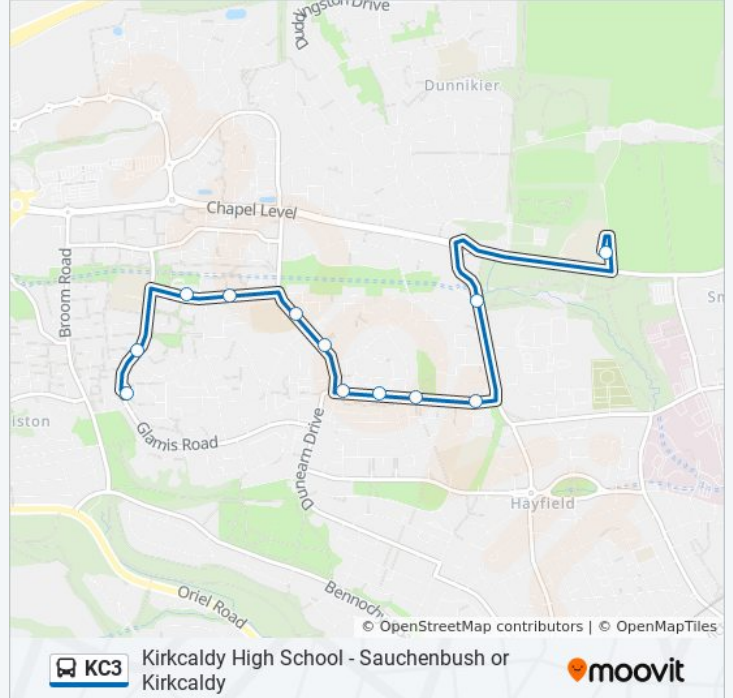

Use the Moovit App to find the closest KC3 bus station near you and find out when is the next KC3 bus arriving.

### KC3 bus Time Schedule

Kirkcaldy Route Timetable:

Sunday	Not Operational
Monday	7:55 AM
Tuesday	7:55 AM
Wednesday	7:55 AM
Thursday	7:55 AM
Friday	7:55 AM
Saturday	Not Operational

### KC3 bus Info

**Direction:** Kirkcaldy

**Stops:** 12

**Trip Duration:** 20 min

**Line Summary:**

**Direction: Torbain**

12 stops

[VIEW LINE SCHEDULE](#)