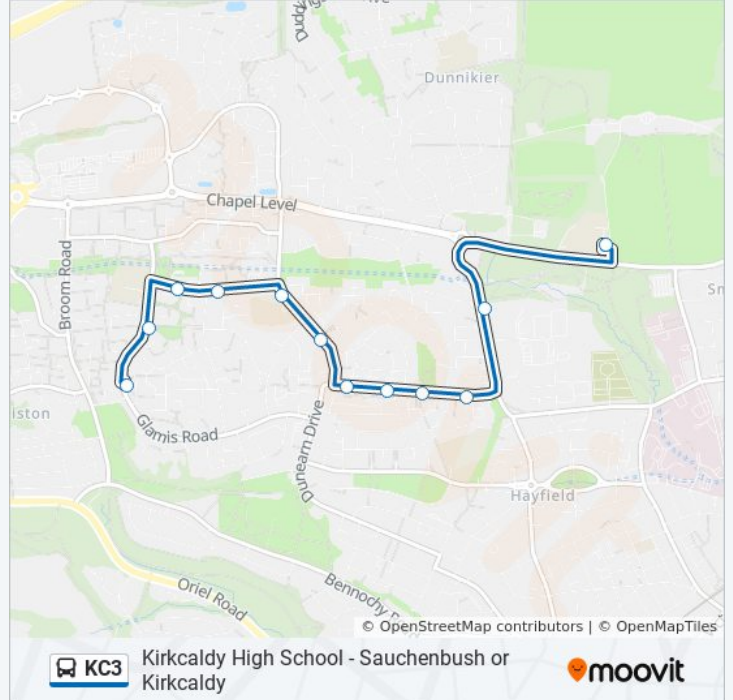

### KC3 bus Info

**Direction:** Kirkcaldy

**Stops:** 12

**Trip Duration:** 20 min

**Line Summary:**

**Direction: Torbain**

12 stops

[VIEW LINE SCHEDULE](#)

**KC3 bus Time Schedule**

Torbain Route Timetable:

Sunday	Not Operational
Monday	3:25 PM
Tuesday	3:25 PM
Wednesday	3:25 PM
Thursday	3:25 PM
Friday	3:25 PM
Saturday	Not Operational

**KC3 bus Info**

**Direction:** Torbain

**Stops:** 12

**Trip Duration:** 1440 min

**Line Summary:**

KC3 bus time schedules and route maps are available in an offline PDF at [moovitapp.com](https://moovitapp.com). Use the [Moovit App](#) to see live bus times, train schedule or subway schedule, and step-by-step directions for all public transit in Scotland.