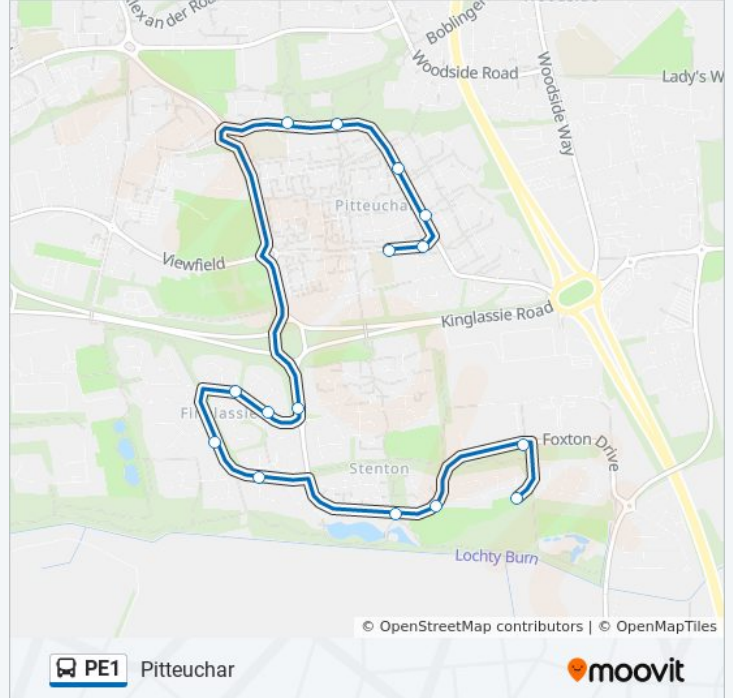

Direction: Pitteuchar

15 stops

[VIEW LINE SCHEDULE](#)

Lochty View Turning Circle, Stenton

Charleston Drive, Stenton

Kellie Court, Stenton

Brodie Court, Stenton

Wellbank Gardens, Finglassie

Courthill Drive, Finglassie

Drumlie Gardens, Finglassie

Cornhill Road, Finglassie

Mar Drive, Stenton

Kinkell Avenue, Pitteuchar

Inveraray Avenue, Pitteuchar

Skibo Avenue, Pitteuchar

Altyre Avenue, Pitteuchar

Megginch Place, Pitteuchar

Pitteuchar East Primary School, Pitteuchar

PE1 bus Time Schedule

Pitteuchar Route Timetable:

Sunday	Not Operational
Monday	8:40 AM
Tuesday	8:40 AM
Wednesday	8:40 AM
Thursday	8:40 AM
Friday	8:40 AM
Saturday	Not Operational

PE1 bus Info

Direction: Pitteuchar

Stops: 15

Trip Duration: 16 min

Line Summary:

Direction: Stenton

12 stops

[VIEW LINE SCHEDULE](#)