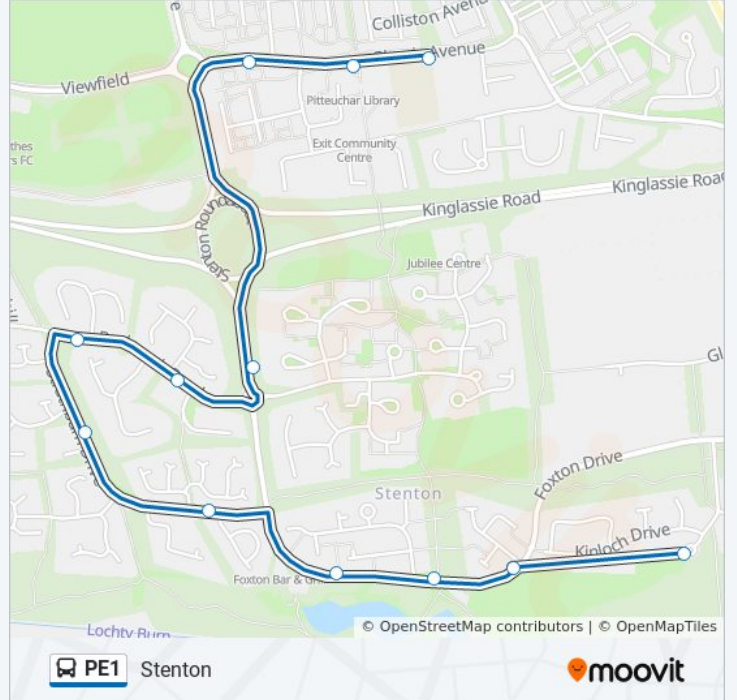

Direction: Pitteuchar

15 stops

[VIEW LINE SCHEDULE](#)

Lochty View Turning Circle, Stenton

Charleston Drive, Stenton

Kellie Court, Stenton

Brodie Court, Stenton

Wellbank Gardens, Finglassie

Stenton Pond, Stenton

Brodie Court, Stenton

Kellie Court, Stenton

Lochty View Turning Circle, Stenton

PE1 bus Time Schedule

Stenton Route Timetable:

Sunday	Not Operational
Monday	3:10 PM
Tuesday	3:10 PM
Wednesday	3:10 PM
Thursday	3:10 PM
Friday	3:10 PM
Saturday	Not Operational

PE1 bus Info

Direction: Stenton

Stops: 12

Trip Duration: 1448 min

Line Summary:

PE1 bus time schedules and route maps are available in an offline PDF at moovitapp.com. Use the [Moovit App](#) to see live bus times, train schedule or subway schedule, and step-by-step directions for all public transit in Scotland.