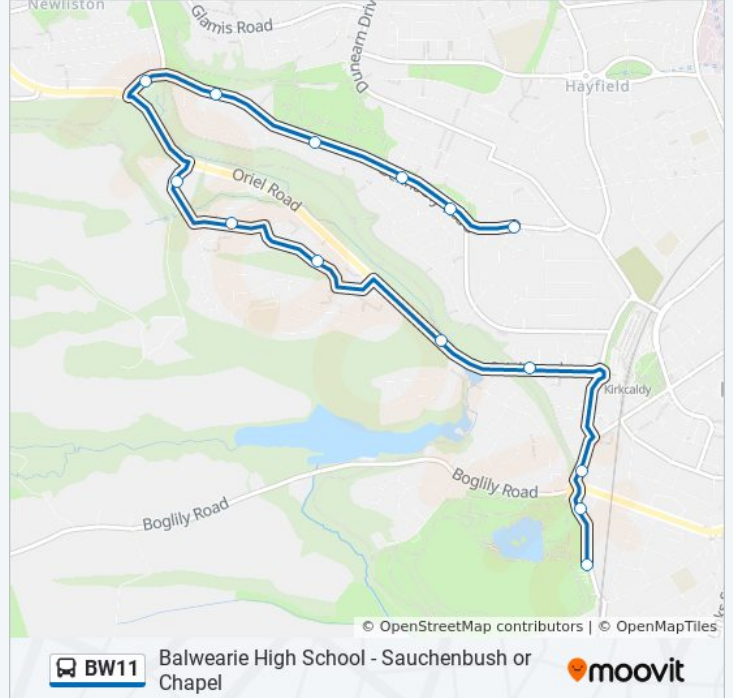

 BW11

Balwearie High School - Sauchenbush or Chapel

Get The App

The BW11 bus line (Balwearie High School - Sauchenbush or Chapel) has 2 routes. For regular weekdays, their operation hours are:

(1) Kirkcaldy: 8:26 AM(2) Sauchenbush: 3:55 PM

Use the Moovit App to find the closest BW11 bus station near you and find out when is the next BW11 bus arriving.

Direction: Kirkcaldy

14 stops

[VIEW LINE SCHEDULE](#)

Bennoch View, Sauchenbush
Lammermuir Place, Sauchenbush
Lomond Gardens, Sauchenbush
Hillcrest Avenue, Sauchenbush
Longbraes Gardens, Sauchenbush
Mellerstain Road, Sauchenbush
Floors Place, Raith
Melville Place, Raith
Craigievar Gardens, Raith
Dronachy Road, Raith
Oriol Crescent, Kirkcaldy
Raith Gates, Raith
Beveridge Park, Linktown
Balwearie High School, Kirkcaldy

BW11 bus Time Schedule

Kirkcaldy Route Timetable:

Sunday	Not Operational
Monday	8:26 AM
Tuesday	8:26 AM
Wednesday	8:26 AM
Thursday	8:26 AM
Friday	8:26 AM
Saturday	Not Operational

BW11 bus Info

Direction: Kirkcaldy

Stops: 14

Trip Duration: 19 min

Line Summary:

Direction: Sauchenbush

16 stops

[VIEW LINE SCHEDULE](#)

- Balwearie High School, Kirkcaldy
- Balwearie High School, Kirkcaldy
- Beveridge Park, Linktown
- Raith Gates, Raith
- Oriel Crescent, Kirkcaldy
- Dronachy Road, Raith
- Strathallan Drive, Raith
- Craigievar Gardens, Raith
- Melville Place, Raith
- Floors Place, Raith
- Mellerstain Road, Sauchenbush
- Longbraes Gardens, Sauchenbush
- Hillcrest Avenue, Sauchenbush
- Lomond Gardens, Sauchenbush
- Lammermuir Place, Sauchenbush
- Bennoch View, Sauchenbush