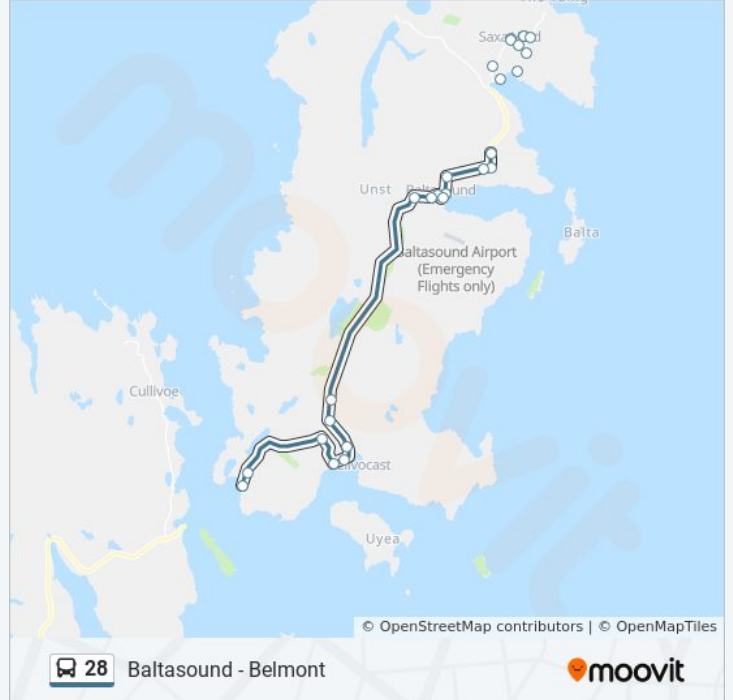

Minister's Rd End, Uyeasound

Mailand Rd End, Uyeasound

Burnside Rd End, Uyeasound

Youth Hostel, Uyeasound

Road End, Uyeasound

Road End, Belmont

Ferry Terminal, Belmont

Direction: Gutcher

29 stops

[VIEW LINE SCHEDULE](#)

Industrial Estate, Baltasound

Heritage Centre, Haroldswick

Housi Field Rd End, Saxa Vord

Nordabrake Rd End, Saxa Vord

Brakefield Crescent, Saxa Vord

Nordabrake Rd End, Saxa Vord