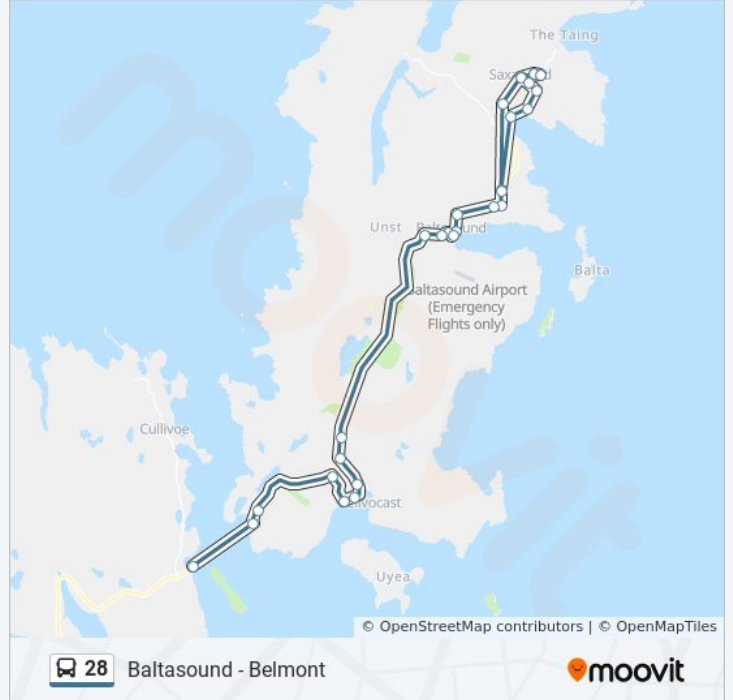

Minister's Rd End, Uyeasound

Mailand Rd End, Uyeasound

Burnside Rd End, Uyeasound

Youth Hostel, Uyeasound

Road End, Uyeasound

Road End, Belmont

Ferry Terminal, Belmont

Ferry Terminal, Gutcher

Direction: Saxa Vord

22 stops

[VIEW LINE SCHEDULE](#)

Ferry Terminal, Gutcher

Ferry Terminal, Belmont

Road End, Belmont

Road End, Uyeasound

Youth Hostel, Uyeasound