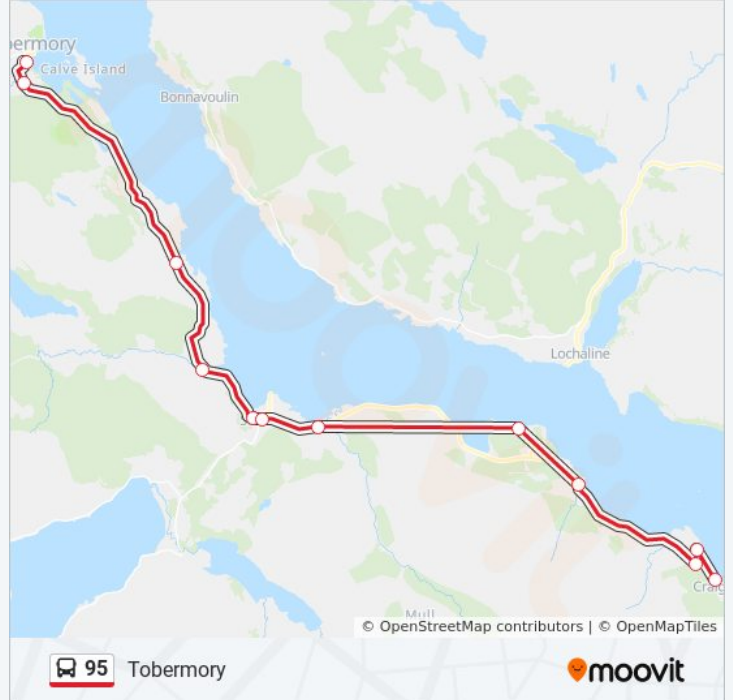

95 bus Info

Direction: Tobermory

Stops: 12

Trip Duration: 45 min

Line Summary:

95 bus time schedules and route maps are available in an offline PDF at moovitapp.com. Use the [Moovit App](#) to see live bus times, train schedule or subway schedule, and step-by-step directions for all public transit in Scotland.