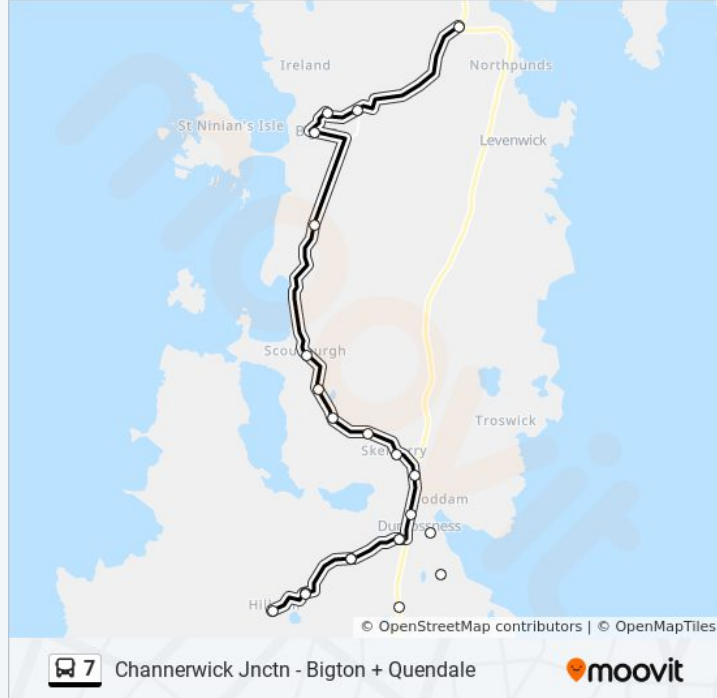

7 bus Info
Direction: Channerwick
Stops: 28
Trip Duration: 30 min
Line Summary:

Vanlop Rd End, Scousburgh

Road End, Rerwick

Shop, Bigton

Ireland Rd End, Bigton

Maywick Rd End, Bigton

Junction, Channerwick

Direction: Exnaboe

24 stops

[VIEW LINE SCHEDULE](#)

Junction, Channerwick

Maywick Rd End, Bigton

Ireland Rd End, Bigton

Shop, Bigton

Road End, Rerwick

Vanlop Rd End, Scousburgh

7 bus Info

Direction: Exnaboe

Stops: 24

Trip Duration: 30 min

Line Summary:

Parish Church, Dunrossness

Primary School, Dunrossness

Croft House Museum, Dunrossness

Horseshoe Close, Toab

Thistle Court, Hestingott

Direction: Toab

3 stops

[VIEW LINE SCHEDULE](#)

North Town Rd End, Exnaboe

Laurel Bank, Exnaboe

Shop, Toab