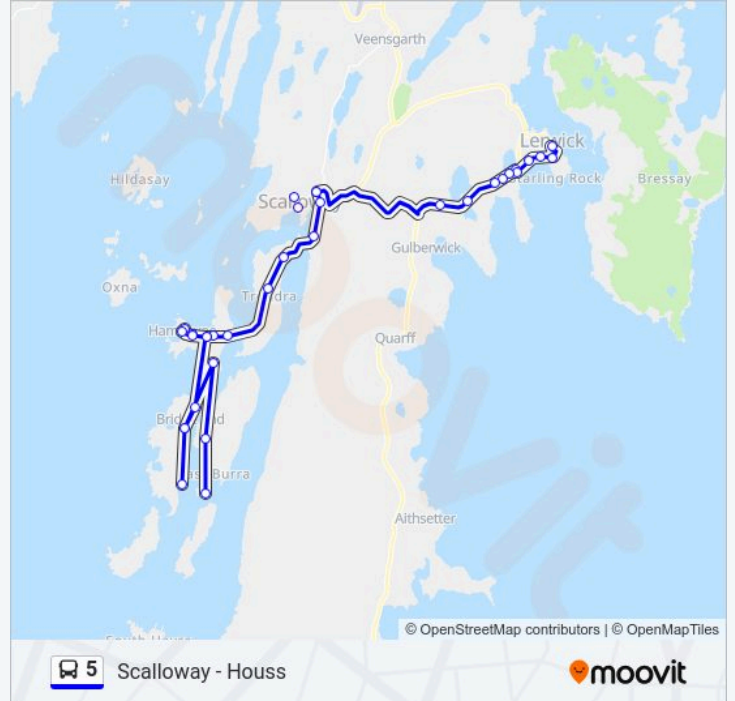

**5 bus Info**  
**Direction:** Houss  
**Stops:** 32  
**Trip Duration:** 34 min  
**Line Summary:**

Glenburn Rd, Hamnavoe

Shop, Hamnavoe

Hall, Hamnavoe

Iris View, Hamnavoe

Road End, Toogs

Freefield Rd End, Grunasound

Village, Papil

Freefield Rd End, Grunasound

Brough, Hamnavoe

East Hogaland Rd End, Burra

Village, Houss

**Direction: Lerwick**

30 stops

[VIEW LINE SCHEDULE](#)