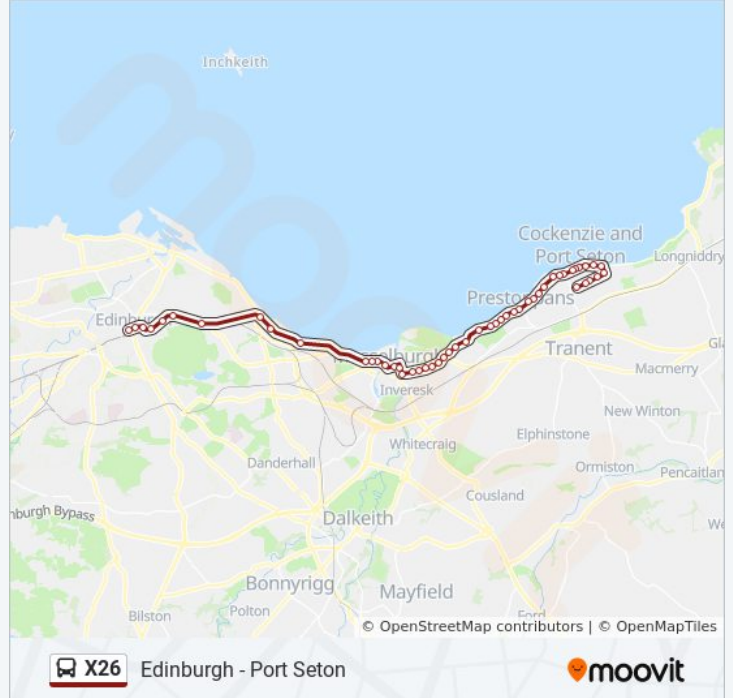

Waterloo Place, Edinburgh

Princes Street (Waverley Steps), Edinburgh

Direction: Haymarket

55 stops

[VIEW LINE SCHEDULE](#)

X26 bus Time Schedule

Haymarket Route Timetable:

Sunday

Not Operational

Rowanhill Drive, Port Seton

Sycamore Avenue, Port Seton

Poplar Park, Port Seton

Seton Wynd, Port Seton

Forth Wynd, Port Seton

Links View, Port Seton

Castle Terrace, Port Seton