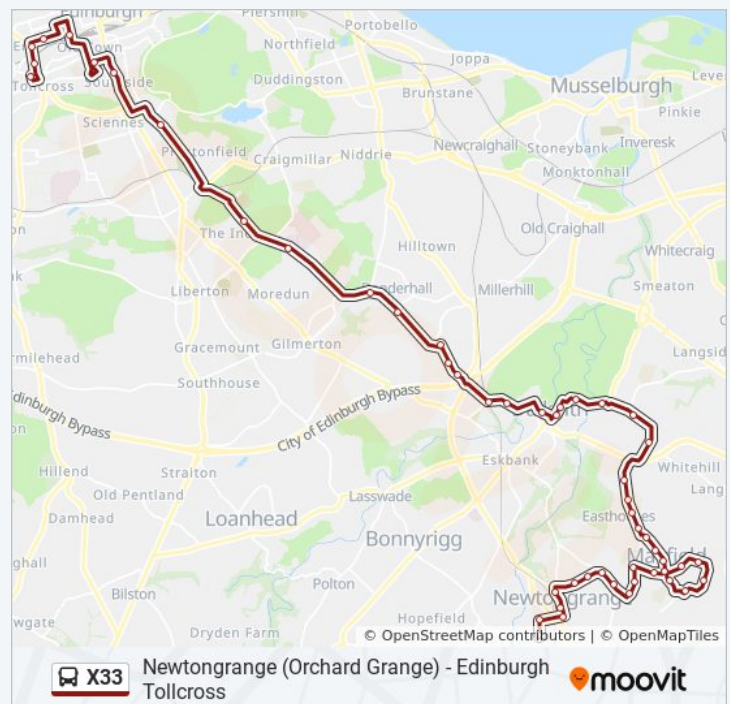

Dean Park Place, Newtongrange

Station Road, Newtongrange

Park Road, Newtongrange

Bryans Avenue, Newtongrange

Hamilton Crescent, Bryans

Suttieslea Place, Bryans

Blackcot Avenue, Mayfield

Blackcot Road, Mayfield

Newbattle Centre, Mayfield

Stone Place, Mayfield

Roundabout, Mayfield

Sycamore Road, Mayfield

The Kilns, Mayfield

Hughes Crescent, Mayfield

Finlay Place, Mayfield

Oak Crescent, Mayfield

**X33 bus Time Schedule**

Fountainbridge Route Timetable:

Sunday	Not Operational
Monday	06:35 - 07:28
Tuesday	06:35 - 07:28
Wednesday	06:35 - 07:28
Thursday	06:35 - 07:28
Friday	06:35 - 07:28
Saturday	Not Operational

**X33 bus Info**

**Direction:** Fountainbridge

**Stops:** 58

**Trip Duration:** 88 min

**Line Summary:**

Roundabout, Mayfield

Elm Place, Mayfield

Mayfield Place, Mayfield