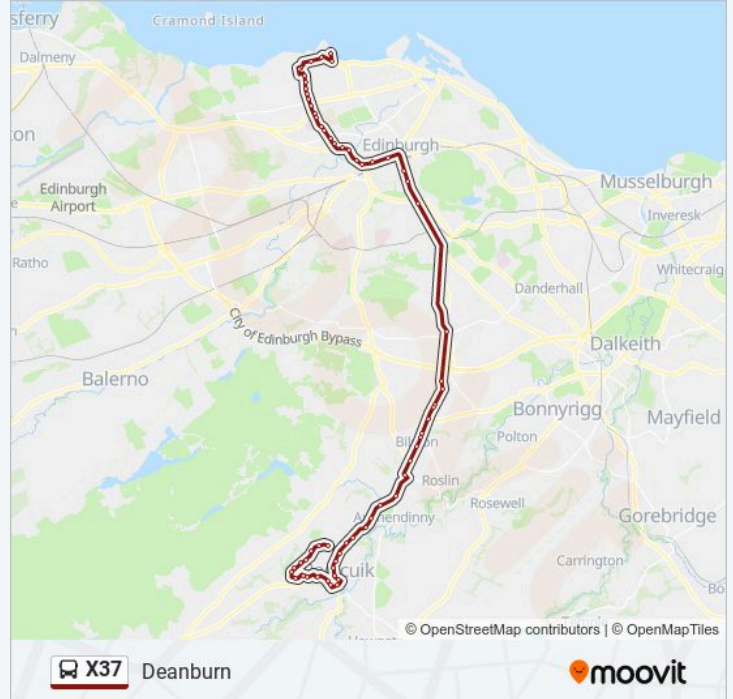

## X37 bus Info

**Direction:** Deanburn

**Stops:** 63

**Trip Duration:** 92 min

**Line Summary:**

Queensferry Street, West End  
Princes Street (West), Edinburgh  
Princes Street (Scott Mon.), Edinburgh  
South Bridge, Old Town  
Surgeons' Hall, South Side  
Newington Road, Newington  
Kaimes Crossroads, Kaimes  
Park And Ride, Straiton  
Straiton Cottages, Straiton  
New Pentland Road, Loanhead  
Asda Straiton, Loanhead  
Nivensknowe Park, Loanhead  
Seafield Road, Bilston  
Roslin Road, Bilston  
Moorfoot View, Bilston  
Ploverhall Cottages, Bilston  
Bush Access, Gowkley Moss  
Milton Cottages, Milton Bridge  
Golf Club, Milton Bridge  
Glencorse Barracks, Glencorse  
Samoa Terrace, Mauricewood  
Beeslack High School, Mauricewood  
Mauricewood Road, Mauricewood  
Queensway, Penicuik  
Cuiken Avenue, Penicuik  
Angle Park, Penicuik  
Wilson Street, Penicuik  
Town Centre, Penicuik  
Lambs Pend, Penicuik  
Navaar House Hotel, Penicuik  
Craigiebiel Crescent, Penicuik  
Harlaw Grove, Penicuik

### Direction: Granton Harbour

61 stops

[VIEW LINE SCHEDULE](#)

Terminus, Deanburn

Royal Court, Deanburn

Laverlock Drive, Deanburn

Silverburn Drive, Deanburn

Gardeners Walk, Deanburn

Wilson Street, Penicuik

John Street Lane, Penicuik

Angle Park, Penicuik

Cuiken Avenue, Penicuik

Queensway, Penicuik

Mauricewood Road, Mauricewood