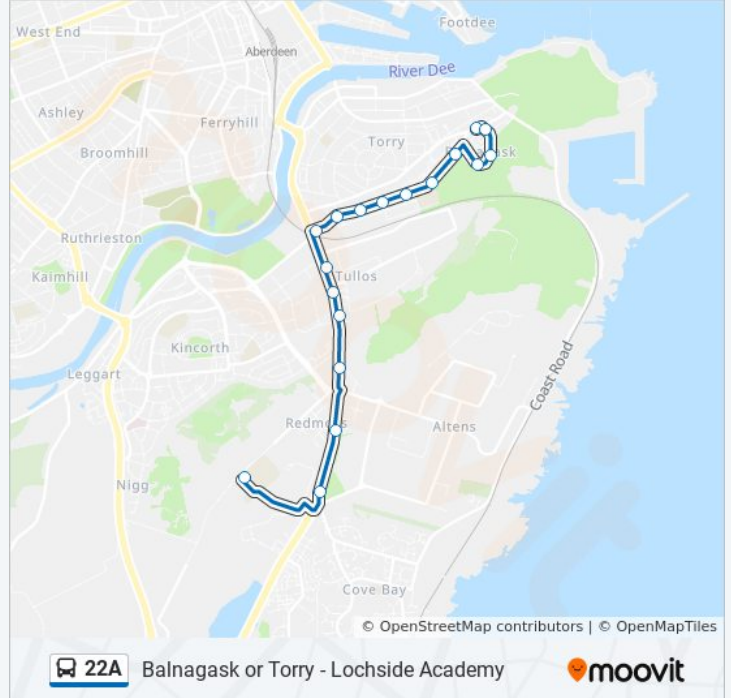

Balnagask or Torry - Lochside Academy

[Get The App](#)

The 22A bus line (Balnagask or Torry - Lochside Academy) has 2 routes. For regular weekdays, their operation hours are:

(1) Altens: 8:00 AM - 8:03 AM(2) Torry: 3:50 PM

Use the Moovit App to find the closest 22A bus station near you and find out when is the next 22A bus arriving.

Direction: Altens

18 stops

[VIEW LINE SCHEDULE](#)

- Finnan Brae, Torry
- Pentland Crescent, Torry
- Balnagask Avenue, Torry
- Grampian Court, Torry
- Balnagask Circle, Torry
- Rockall Road, Torry
- Ladywell Place, Torry
- Gregness Gardens, Torry
- Kirkhill Lane, Torry
- Fernie Brae, Torry
- Wellington Road, Torry
- Craigshaw Road, Tullos Industrial Estate
- Greenbank Road, Tullos Industrial Estate
- Craigshaw Drive, Tullos Industrial Estate
- Altens Farm Road, Nigg
- Redmoss Park, Redmoss
- Souter Head Road, Altens
- Lochside Academy, Altens

22A bus Info

Direction: Altens

Stops: 18

Trip Duration: 18 min

Line Summary:

Direction: Torry

18 stops

[VIEW LINE SCHEDULE](#)