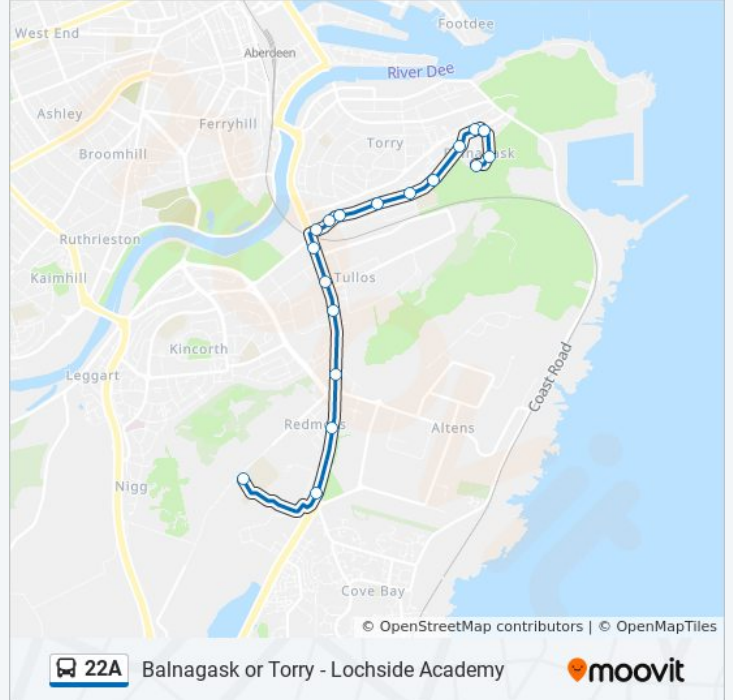

22A bus time schedules and route maps are available in an offline PDF at moovitapp.com. Use the [Moovit App](#) to see live bus times, train schedule or subway schedule, and step-by-step directions for all public transit in Scotland.

[About Moovit](#) • [MaaS Solutions](#) • [Supported Countries](#) • [Mooviter Community](#)

© 2024 Moovit - All Rights Reserved

Check Live Arrival Times