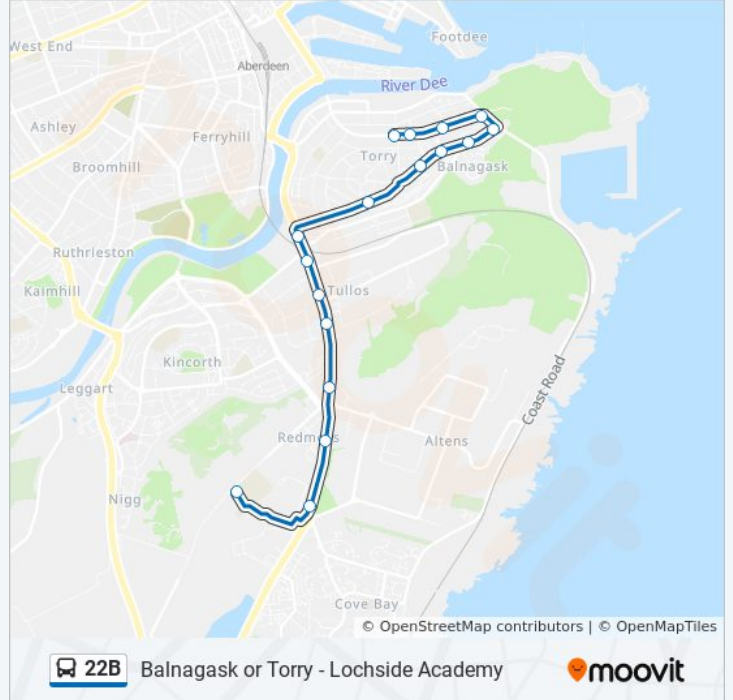

## Balnagask or Torry - Lochside Academy

[Get The App](#)

The 22B bus line (Balnagask or Torry - Lochside Academy) has 2 routes. For regular weekdays, their operation hours are:

(1) Altens: 7:59 AM - 8:04 AM(2) Torry: 3:55 PM

## Direction: Torry

17 stops

[VIEW LINE SCHEDULE](#)

Lochside Academy, Altens  
 Souter Head Road, Altens  
 Redmoss Park, Redmoss  
 Altens Farm Road, Nigg  
 Craighshaw Drive, Tullos Industrial Estate  
 Greenbank Road, Tullos Industrial Estate  
 Abbotswell Road, Tullos Industrial Estate  
 Balnagask Road, Torry  
 Farquhar Road, Torry  
 Farquhar Avenue, Torry  
 Balnagask Place, Torry  
 Finnan Brae, Torry  
 St. Fittick's Road, Torry  
 St Fittick's Road, Torry  
 Baxter Street, Torry  
 Abbey Place, Torry  
 Mansefield Road, Torry

## 22B bus Time Schedule

Torry Route Timetable:

Sunday	Not Operational
Monday	3:55 PM
Tuesday	3:55 PM
Wednesday	3:00 PM
Thursday	3:00 PM
Friday	Not Operational
Saturday	Not Operational

## 22B bus Info

**Direction:** Torry

**Stops:** 17

**Trip Duration:** 1435 min

**Line Summary:**

22B bus time schedules and route maps are available in an offline PDF at [moovitapp.com](https://moovitapp.com). Use the [Moovit App](#) to see live bus times, train schedule or subway schedule, and step-by-step directions for all public transit in Scotland.