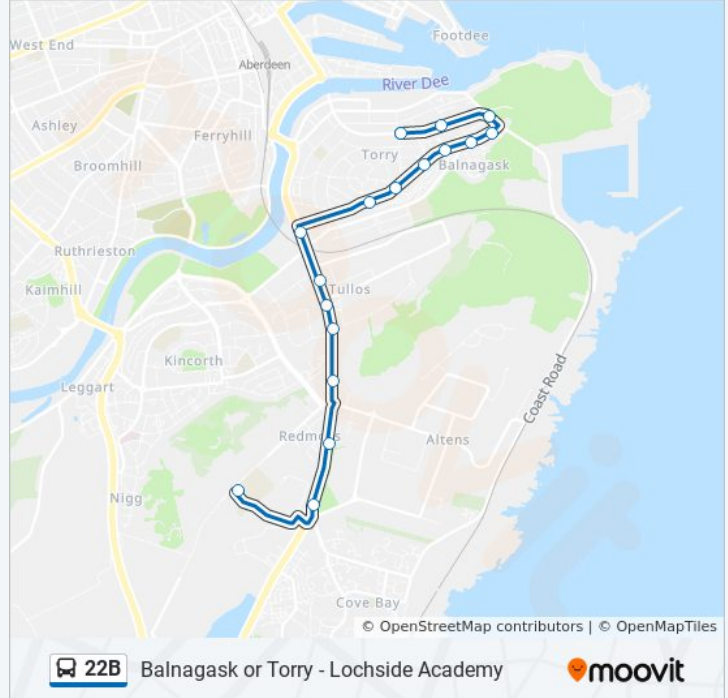

## Balnagask or Torry - Lochside Academy

[Get The App](#)

The 22B bus line (Balnagask or Torry - Lochside Academy) has 2 routes. For regular weekdays, their operation hours are:

(1) Altens: 7:59 AM - 8:04 AM(2) Torry: 3:55 PM

### Direction: Altens

17 stops

[VIEW LINE SCHEDULE](#)

- Mansefield Road, Torry
- Baxter Street, Torry
- North Balnagask Road, Torry
- Pentland Road, Torry
- Finnan Brae, Torry
- Balnagask Place, Torry
- Farquhar Avenue, Torry
- Tullos Place, Torry
- Farquhar Road, Torry
- Balnagask Road, Torry
- Craigshaw Road, Tullos Industrial Estate
- Greenbank Road, Tullos Industrial Estate
- Craigshaw Drive, Tullos Industrial Estate
- Altens Farm Road, Nigg
- Redmoss Park, Redmoss
- Souter Head Road, Altens
- Lochside Academy, Altens

### 22B bus Info

**Direction:** Altens

**Stops:** 17

**Trip Duration:** 18 min

**Line Summary:**

## Direction: Torry

17 stops

[VIEW LINE SCHEDULE](#)

Lochside Academy, Altens  
 Souter Head Road, Altens  
 Redmoss Park, Redmoss  
 Altens Farm Road, Nigg  
 Craighshaw Drive, Tullos Industrial Estate  
 Greenbank Road, Tullos Industrial Estate  
 Abbotswell Road, Tullos Industrial Estate  
 Balnagask Road, Torry  
 Farquhar Road, Torry  
 Farquhar Avenue, Torry  
 Balnagask Place, Torry  
 Finnan Brae, Torry  
 St. Fittick's Road, Torry  
 St Fittick's Road, Torry  
 Baxter Street, Torry  
 Abbey Place, Torry  
 Mansefield Road, Torry