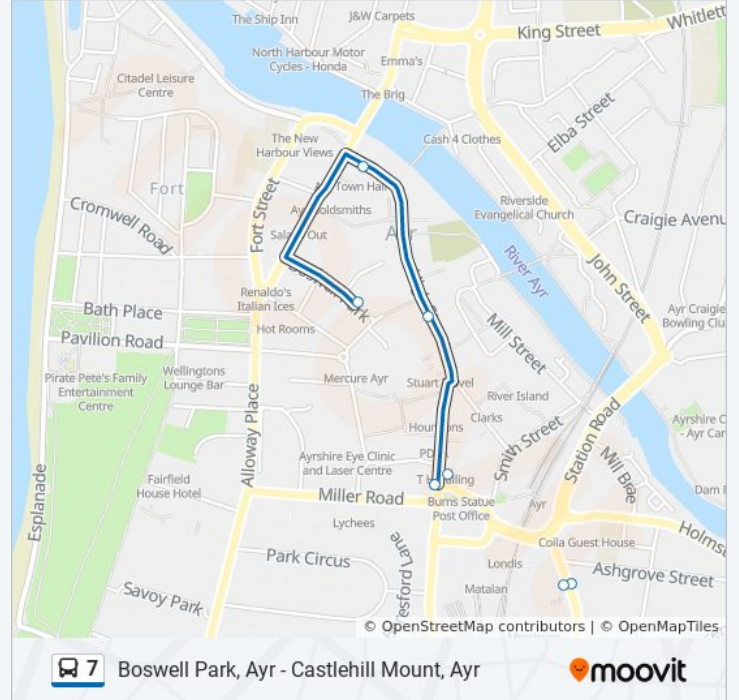

Boswell Park, Ayr - Castlehill Mount, Ayr

Get The App

The 7 bus line Boswell Park, Ayr - Castlehill Mount, Ayr has one route. For regular weekdays, their operation hours are: (1) Ayr: 6:01 AM - 6:25 PM
Use the Moovit App to find the closest 7 bus station near you and find out when is the next 7 bus arriving.

Direction: Ayr
28 stops
[VIEW LINE SCHEDULE](#)

7 bus Time Schedule
Ayr Route Timetable:

Sunday	Not Operational
Monday	6:01 AM - 6:25 PM
Tuesday	6:01 AM - 6:25 PM
Wednesday	6:01 AM - 6:25 PM
Thursday	6:01 AM - 6:25 PM
Friday	6:01 AM - 6:25 PM
Saturday	6:01 AM - 6:25 PM

- Killoch Place, Ayr
- Carrick Street, Ayr
- Town Hall, Ayr
- Carrick Street, Ayr
- Burns Statue Square, Ayr
- Ashgrove Street, Ayr
- Inverkar Road, Ayr
- Belmont Place West, Ayr
- Chalmers Avenue, Ayr
- Morton Road, Ayr
- Belmont Drive, Ayr
- Belmont Road, Ayr
- Meadow Park, Ayr
- Forest Way, Ayr
- Peggieshill Road, Ayr
- Dalmellington Road, Ayr
- Burnbank Place, Ayr
- Anderson Crescent, Ayr
- Anderson Crescent, Ayr
- Belmont Road, Ayr
- Belmont Road, Ayr
- Belmont Drive, Ayr

7 bus Info
Direction: Ayr
Stops: 28
Trip Duration: 26 min
Line Summary:

Morton Road, Ayr

Chalmers Avenue, Ayr

Castlehill Road, Ayr

Inverkar Road, Ayr

Ashgrove Street, Ayr

Killoch Place, Ayr

7 bus time schedules and route maps are available in an offline PDF at moovitapp.com. Use the [Moovit App](#) to see live bus times, train schedule or subway schedule, and step-by-step directions for all public transit in Scotland.