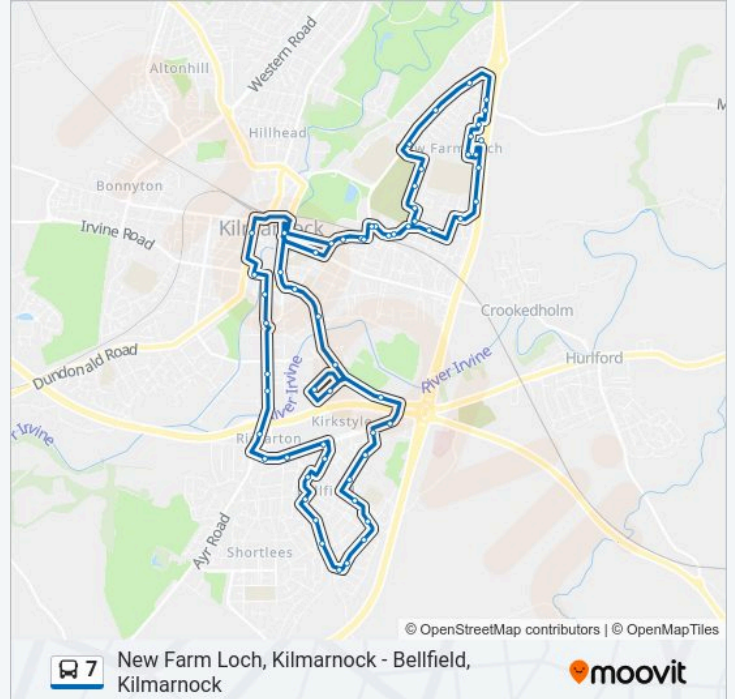

Victoria East Road, Kilmarnock

Asda Queens Drive, Kilmarnock

Asda Superstore, Kilmarnock

Hurlford Road, Kilmarnock

Haining Avenue, Bellfield

Hurlford Road, Riccarton

Beauly Crescent, Bellfield

Ken Road, Bellfield

Loudoun Avenue, Bellfield

Campsie Road, Bellfield

Cairngorm Road, Bellfield

Leadhills Road, Bellfield

Treeswoodhead Road, Bellfield

Mosshead Road, Bellfield

Vorlich Place, Bellfield

Lomond Road, Bellfield

Whatriggs Road, Bellfield

Garry Place, Bellfield

Denholm Way, Bellfield

Turnberry Drive, Riccarton

Turnberry Drive, Riccarton

Campbell Street Roundabout, Kilmarnock

Holmquarry Road, Kilmarnock

West Shaw Street, Kilmarnock

Galleon Centre, Kilmarnock

Fowlds Street, Kilmarnock

Waterside Road, Kilmarnock

Dunlop Street, Kilmarnock

Bus Station, Kilmarnock

7 bus time schedules and route maps are available in an offline PDF at moovitapp.com. Use the Moovit App to see live bus times, train schedule or subway schedule, and step-by-step directions for all public transit in Scotland.