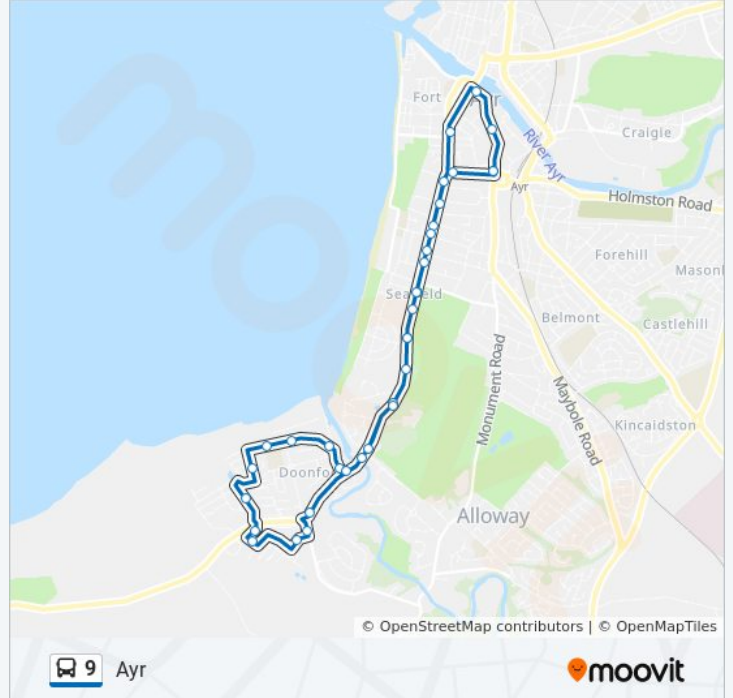

**Direction: Ayr**

34 stops

[VIEW LINE SCHEDULE](#)

- Killoch Place, Ayr
- Carrick Street, Ayr
- Town Hall, Ayr
- Wellington Square, Ayr
- Savoy Park, Ayr
- Dornoch Park, Ayr
- Bentfield Avenue, Seafield
- Seafield Crescent, Seafield
- Health Board Head Office, Seafield
- Carwinshoch View, Seafield
- Belleisle Park Golf Ground, Doonfoot
- Belleisle Golf Club, Doonfoot
- Cunning Park Drive, Doonfoot
- Abbots Way, Doonfoot
- Beagle Crescent, Doonfoot
- Earls Way, Doonfoot
- Greenan Way, Doonfoot
- Greenan Grove, Doonfoot
- Dunure Road, Doonfoot
- Crossburn, Doonfoot
- Browncarrick Drive, Doonfoot
- Longhill Avenue, Doonfoot

**Direction:** Ayr

**Stops:** 34

**Trip Duration:** 27 min

**Line Summary:**

Cairnsmore Drive, Doonfoot  
Earls Way, Doonfoot  
Scaur O Doon Road, Doonfoot  
Greenfield Avenue, Doonfoot  
Belleisle Park, Doonfoot  
Carwinshoch View, Seafield  
Seafield Crescent, Seafield  
Southpark Road, Seafield  
Blackburn Road, Ayr  
Fairfield Road, Ayr  
Racecourse Road, Ayr  
Killoch Place, Ayr