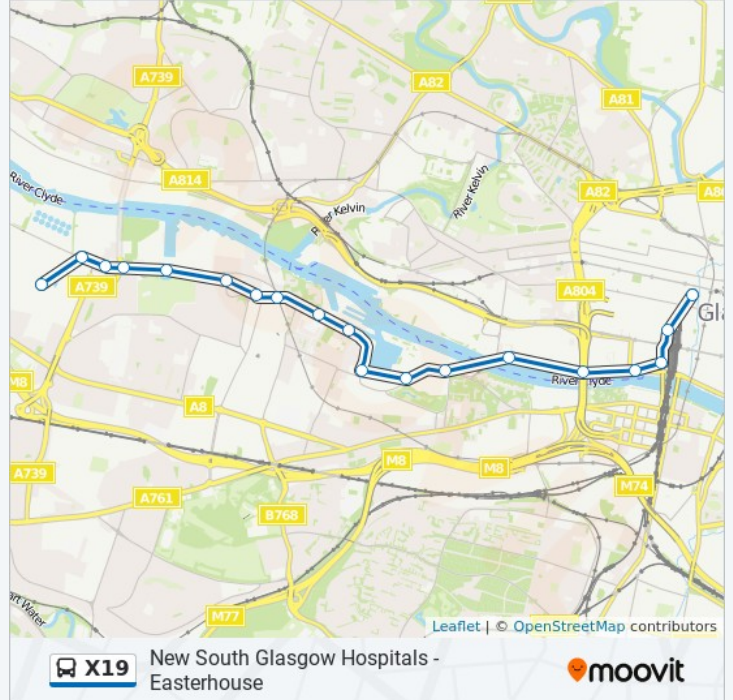

Stops: 21

Trip Duration: 12 min

Line Summary:

Corpach Place, Easterhouse
 Lochend Road, Easterhouse
 Dalilea Drive, Easterhouse
 Drumlanrig Avenue, Easterhouse
 Cairnbrook Road, Easterhouse
 Baldragon Road, Easterhouse
 Dubton Street, Easterhouse
 Brunstane Road, Easterhouse
 Shopping Centre, Easterhouse

Direction: Glasgow

19 stops

[VIEW LINE SCHEDULE](#)

Queen Elizabeth Hospitals, Govan
 Queen Elizabeth Hospital, Govan
 Burghead Place, Govan
 Clachan Drive, Govan
 Elder Park, Govan
 Govan Road, Govan
 Helen Street, Govan
 Govan Interchange, Govan
 Napier Street, Govan
 Stag Street, Govan
 Merryland Street, Govan
 Festival Park, Govan
 Govan Road, Cessnock
 Finnieston Street, Finnieston
 North Street, Anderston
 York Street, Glasgow
 Midland Street, Glasgow
 Central Station, Glasgow

X19 bus Time Schedule

Glasgow Route Timetable:

Sunday	9:40 PM - 10:35 PM
Monday	10:35 PM - 11:15 PM
Tuesday	10:35 PM - 11:15 PM
Wednesday	10:35 PM - 11:15 PM
Thursday	10:35 PM - 11:15 PM
Friday	10:55 PM
Saturday	10:55 PM

X19 bus Info

Direction: Glasgow

Stops: 19

Trip Duration: 22 min

Line Summary:

Direction: Glasgow

40 stops

[VIEW LINE SCHEDULE](#)