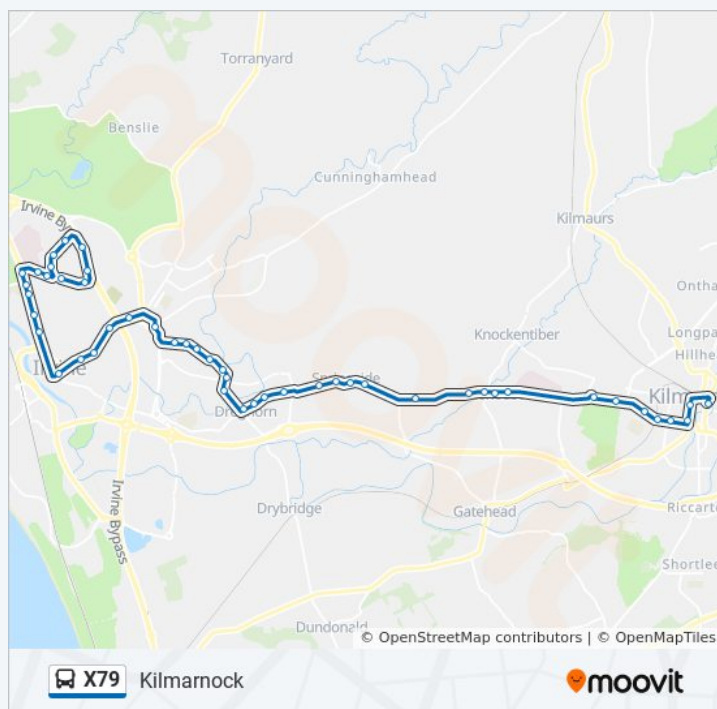

Direction: Irvine

47 stops

[VIEW LINE SCHEDULE](#)

- Bus Station, Kilmarnock
- Waterside Road, Kilmarnock
- Fullarton Street, Kilmarnock
- Stevenston Street, Bonnyton
- Munro Avenue, Bonnyton
- Annanhill Avenue, Bonnyton
- Annandale Industrial Estate, Bonnyton
- Woodbank Road, Crosshouse
- Annandale Lane, Crosshouse
- Carmel Place, Crosshouse
- Paddock View, Crosshouse
- Greenside Avenue, Springside
- Kirkland Terrace, Springside
- Station Road, Springside
- Corsehill Terrace, Springside
- Main Street, Dreghorn
- Millbank Row, Dreghorn
- Main Street, Dreghorn
- Station Brae, Dreghorn
- Broomlands Busway, Broomlands
- Blairdennon Way, Bourtreehill
- Towerlands Gate, Bourtreehill

Station Brae, Dreghorn

Main Street, Dreghorn

Millbank Row, Dreghorn

Main Street, Dreghorn

Springside Terrace, Springside

Kirkland Terrace, Springside

Overtoun Road, Springside

Greenside Avenue, Springside

Paddock View, Crosshouse

Fisher Way, Crosshouse

Friday

06:34

Saturday

Not Operational

X79 bus Info

Direction: Kilmarnock

Stops: 48

Trip Duration: 41 min

Line Summary:

Kilmaurs Road, Crosshouse

Playingfield Road, Crosshouse

Woodbank Road, Crosshouse

Annandale Industrial Estate, Bonnyton

Munro Avenue, Bonnyton