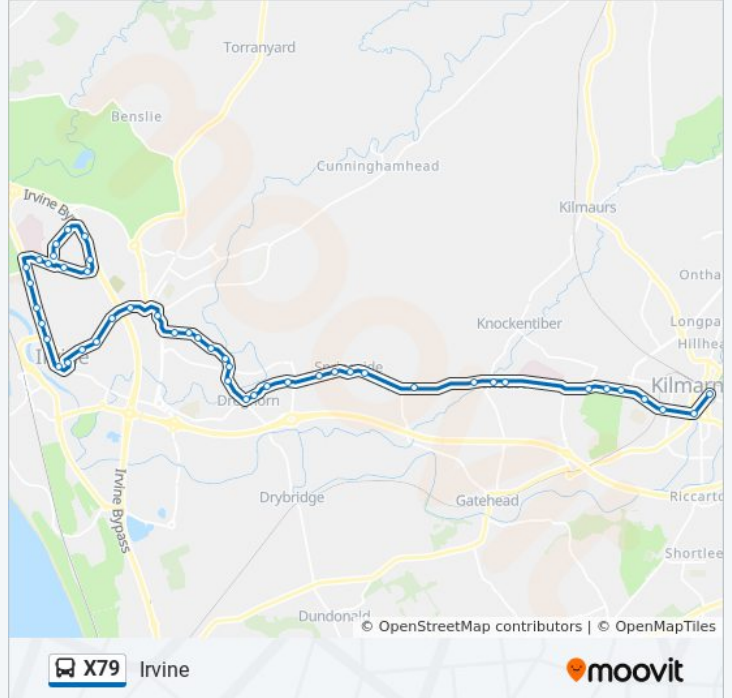

Direction: Irvine

47 stops

[VIEW LINE SCHEDULE](#)

- Bus Station, Kilmarnock
- Waterside Road, Kilmarnock
- Fullarton Street, Kilmarnock
- Stevenston Street, Bonnyton
- Munro Avenue, Bonnyton
- Annanhill Avenue, Bonnyton
- Annandale Industrial Estate, Bonnyton
- Woodbank Road, Crosshouse
- Annandale Lane, Crosshouse
- Carmel Place, Crosshouse
- Paddock View, Crosshouse
- Greenside Avenue, Springside
- Kirkland Terrace, Springside
- Station Road, Springside
- Corsehill Terrace, Springside
- Main Street, Dreghorn
- Millbank Row, Dreghorn
- Main Street, Dreghorn
- Station Brae, Dreghorn
- Broomlands Busway, Broomlands
- Blairdennon Way, Bourtreehill
- Towerlands Gate, Bourtreehill

Trip Duration: 38 min

Line Summary:

Bencleuch Place, Bourtreehill
 Towerlands Farm Centre, Bourtreehill
 Towerlands Farm, Bourtreehill
 Fencedyke School, Bourtreehill
 Stanecastle Cottage, Stanecastle
 Stanecastle Roundabout, Stanecastle
 Clark Drive, Irvine
 Galt Avenue, Irvine
 Ballot Road, Irvine
 Bank Street, Irvine
 Bridgegate, Irvine
 Marress Road, Irvine
 Academy Gardens, Irvine
 James Crescent, Irvine
 Fleming Terrace, Irvine
 Sandy Road, Irvine
 Castlepark Crescent, Irvine
 Castlepark Community Centre, Irvine
 Carron Place, Irvine
 Etive Place, Irvine
 Leven Place, Irvine
 Maree Place, Irvine
 Morar Place, Irvine
 Rannoch Place, Irvine
 Shiel Place, Irvine

Stops: 48

Trip Duration: 41 min

Line Summary:

Kilmaurs Road, Crosshouse

Playingfield Road, Crosshouse

Woodbank Road, Crosshouse

Annandale Industrial Estate, Bonnyton

Munro Avenue, Bonnyton

Peace Avenue, Bonnyton

Fullarton Street, Kilmarnock

North Hamilton Street, Kilmarnock

Nelson Street, Kilmarnock

Dunlop Street, Kilmarnock

Bus Station, Kilmarnock

X79 bus time schedules and route maps are available in an offline PDF at moovitapp.com. Use the [Moovit App](#) to see live bus times, train schedule or subway schedule, and step-by-step directions for all public transit in Scotland.