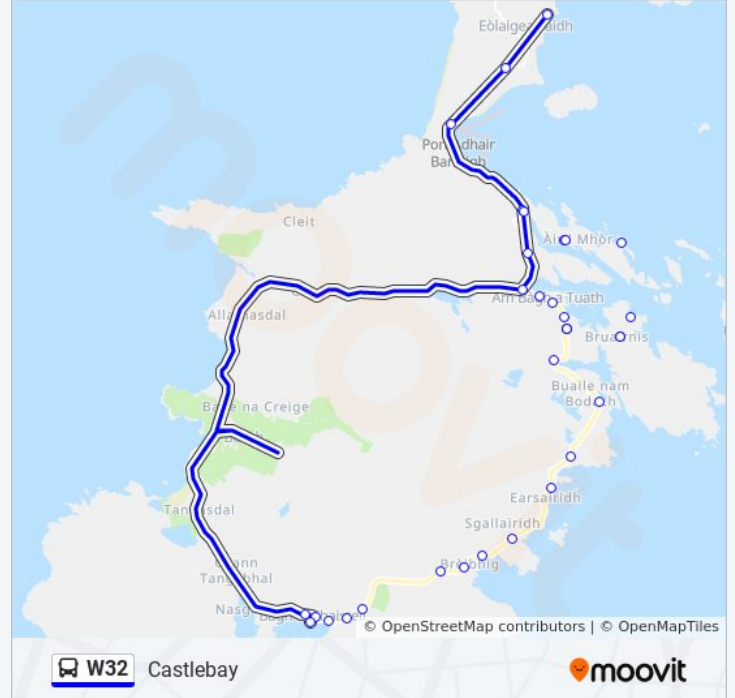

### Direction: Eoligarry

35 stops

[VIEW LINE SCHEDULE](#)

Co-Op, Castlebay

The Square, Castlebay

Post Office, Castlebay

Craigard Hotel, Castlebay

Ledaig Rd End, Castlebay