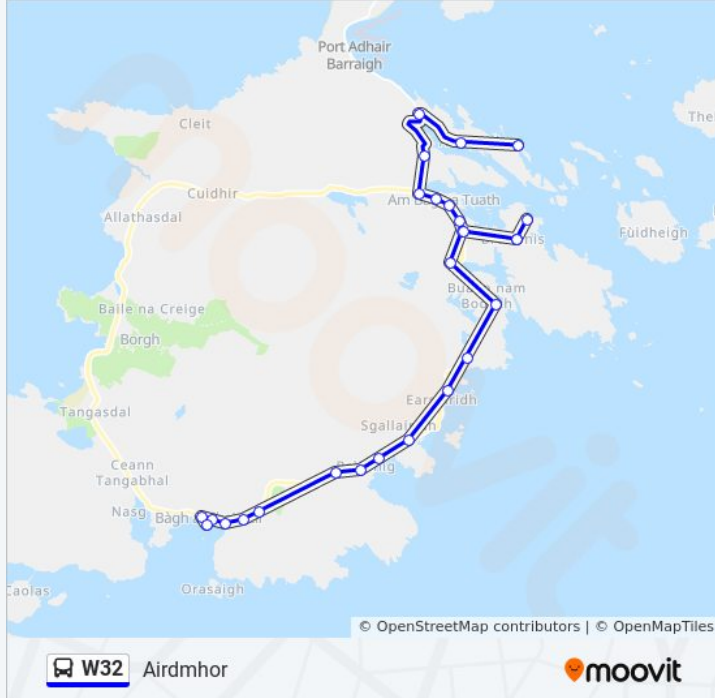

**Direction:** Airdmhor

**Stops:** 27

**Trip Duration:** 20 min

**Line Summary:**

Junction, Northbay  
 Road End, Ardveenish  
 Road End, Airdmhor  
 Township, Airdmhor  
 Ferry Terminal, Airdmhor

**Direction: Castlebay**