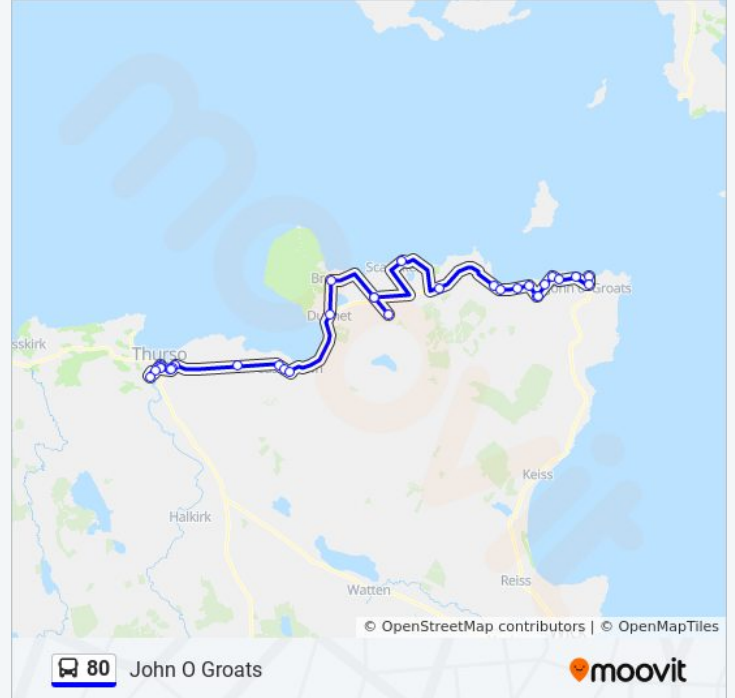

80 bus Info

Direction: John O Groats

Stops: 27

Trip Duration: 51 min

Line Summary:

Church, Canisbay

Primary School, Canisbay

Hall, Canisbay

Canisbay Road End, Huna

Houses, Huna

Caravan Park, Huna

Mill, John O Groats

Jog Knitwear, John O Groats

Car Park, John O Groats

Direction: Scrabster

26 stops