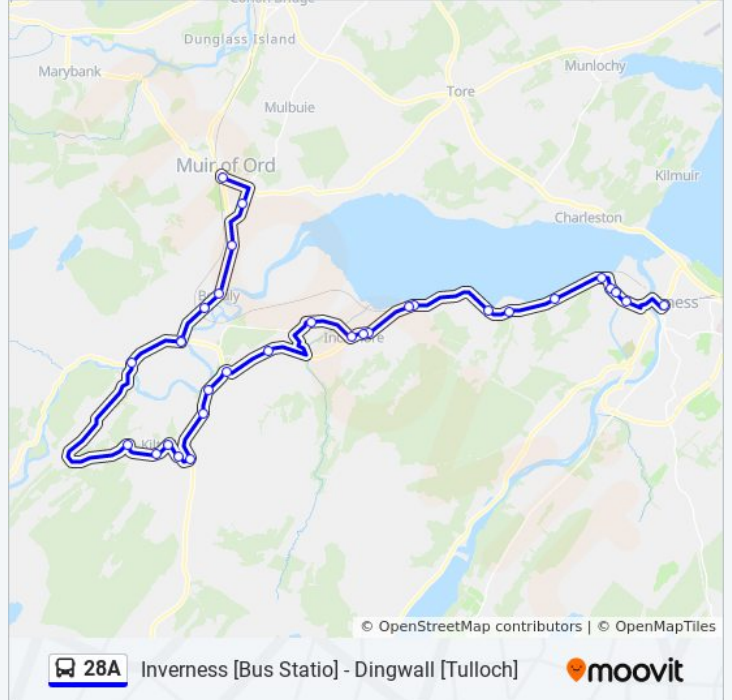

28A bus time schedules and route maps are available in an offline PDF at moovitapp.com. Use the [Moovit App](#) to see live bus times, train schedule or subway schedule, and step-by-step directions for all public transit in Scotland.

[About Moovit](#) • [MaaS Solutions](#) • [Supported Countries](#) • [Mooviter Community](#)

© 2024 Moovit - All Rights Reserved

Check Live Arrival Times