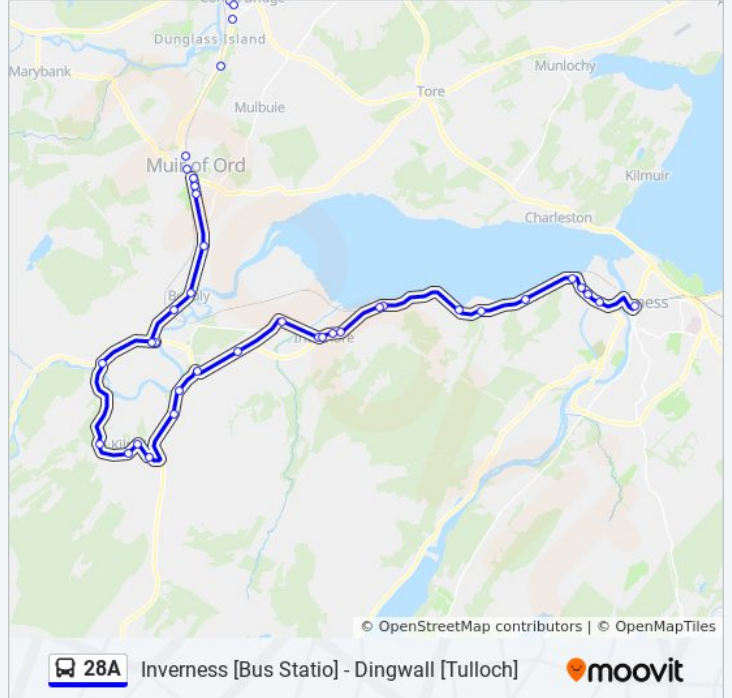

Direction: Inverness

7 stops

[VIEW LINE SCHEDULE](#)

Square, Muir Of Ord

Layby, Tore

Layby, Charleston

Kessock Bridge, Craigton

Seafield Road, Longman

Inverness College, Longman

Bus Station Stance 1, Inverness

28A bus Time Schedule

Inverness Route Timetable:

Sunday	Not Operational
Monday	18:00
Tuesday	18:00
Wednesday	18:00
Thursday	18:00
Friday	18:00
Saturday	15:05 - 18:05

28A bus Info

Direction: Inverness

Stops: 7

Trip Duration: 21 min

Line Summary:

Direction: Muir Of Ord

7 stops

[VIEW LINE SCHEDULE](#)