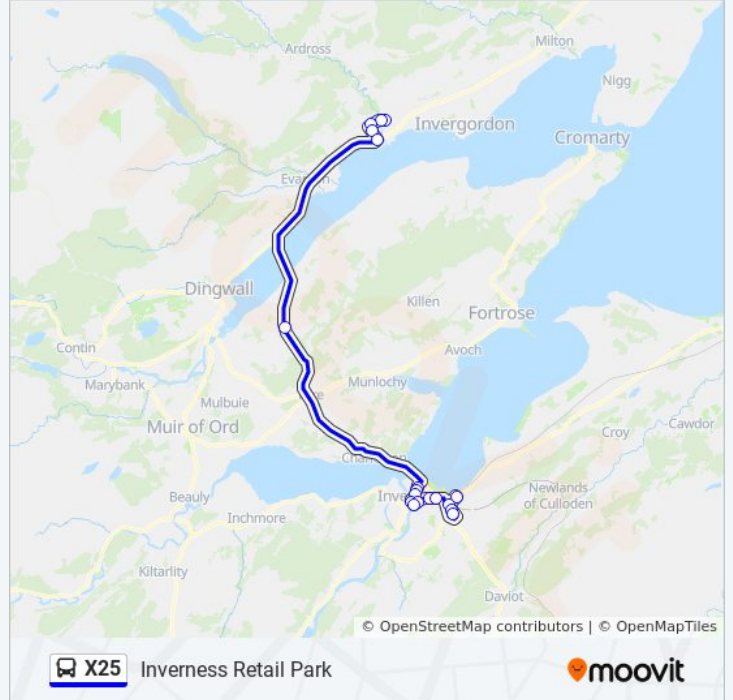

X25 bus time schedules and route maps are available in an offline PDF at moovitapp.com. Use the [Moovit App](#) to see live bus times, train schedule or subway schedule, and step-by-step directions for all public transit in Scotland.

[About Moovit](#) • [MaaS Solutions](#) • [Supported Countries](#) • [Mooviter Community](#)

© 2024 Moovit - All Rights Reserved

Check Live Arrival Times