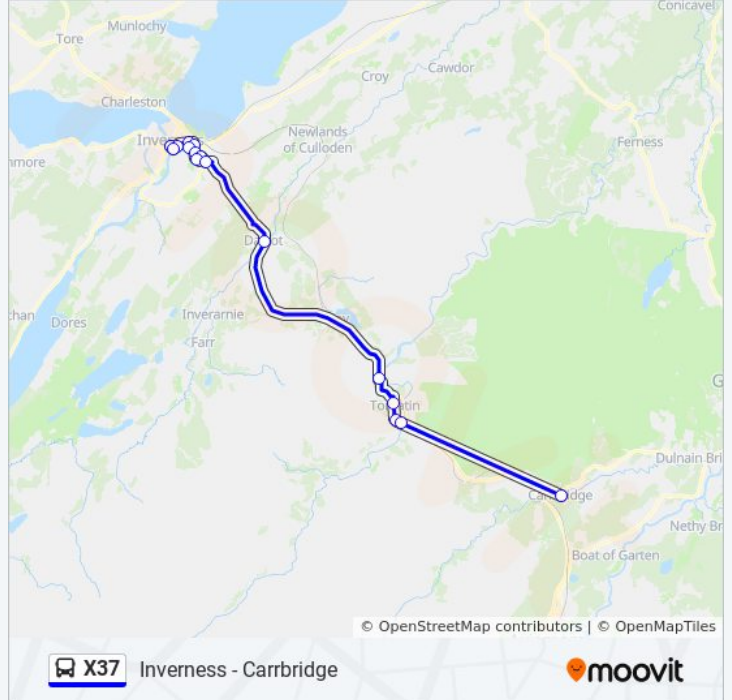

Direction: Carrbridge

13 stops

[VIEW LINE SCHEDULE](#)

Bus Station Stance 6, Inverness

Marks And Spencer, Inverness

Morrisons, Millburn

Diriebught Road, Millburn

Rok Building, Millburn

X37 bus Info

Direction: Carrbridge

Stops: 13

Trip Duration: 47 min

Line Summary:

Direction: Inverness

11 stops

[VIEW LINE SCHEDULE](#)