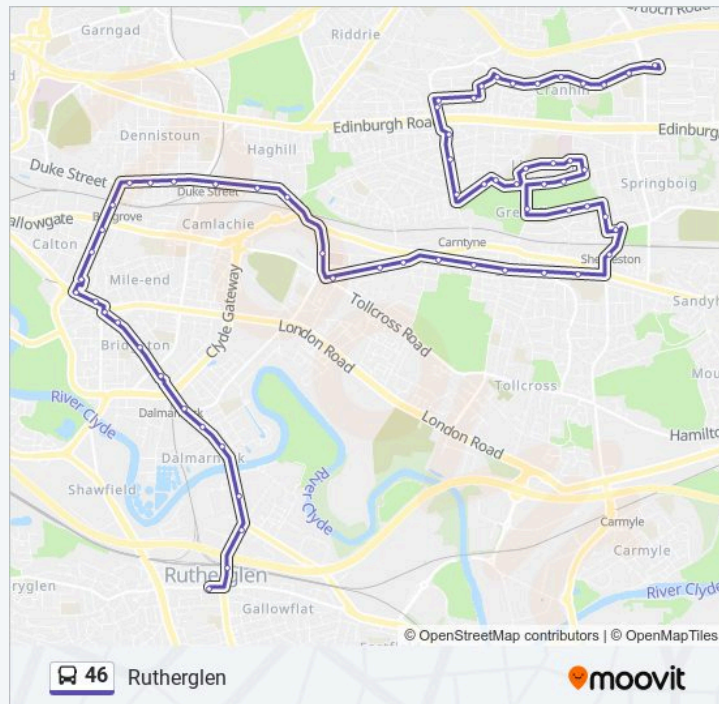

Chester Street, Shettleston

Wellshot Road, Shettleston

Sports Centre, Shettleston

St Mark Street, Shettleston

Caroline Street, Parkhead

Quarryknowe Street, Parkhead

Sorby Street, Parkhead

East Wellington Street, Parkhead

46 bus Info

Direction: Rutherglen

Stops: 62

Trip Duration: 43 min

Line Summary:

Todd Street, Dennistoun

Aitken Street, Dennistoun

Glendale Street, Dennistoun