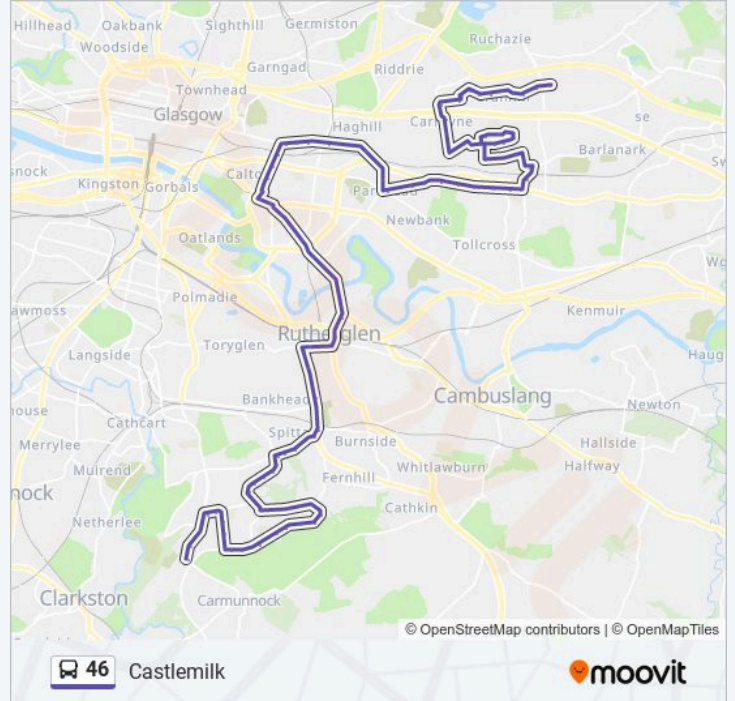

Direction: Castlemilk

100 stops

[VIEW LINE SCHEDULE](#)

- Summerlee Street, Queenslie
- Skerryvore Road, Queenslie
- Skerryvore Place, Queenslie
- Carloway Court, Queenslie
- Soutra Place, Cranhill
- Startpoint Street, Cranhill
- Bellrock Street, Cranhill
- Loretto Street, Cranhill
- Ruchazie Road, Greenfield
- Warriston Street, Cranhill
- Warriston Street, Riddrie
- Gartcraig Road, Riddrie
- Abbeyhill Street, Carntyne
- Merchiston Street, Carntyne
- Cardowan Street, Carntyne
- Ruchazie Road, Greenfield
- Cardowan Road, Greenfield
- Duror Street, Greenfield
- Torphin Crescent, Greenfield
- Torphin Crescent, Greenfield
- Torphin Walk, Greenfield

46 bus Info

Direction: Castlemilk

Stops: 100

Trip Duration: 65 min

Line Summary:

Inveresk Street, Greenfield
126 Inveresk Street, Greenfield
Inveresk Quadrant, Greenfield
Eskbank Street, Greenfield
Cockenzie Street, Greenfield
Hollowglen Road, Greenfield
Castlelaw Gardens, Greenfield
Cramond Terrace, Greenfield
Shettleston Railway Station, Greenfield
Fenella Street, Shettleston
Chester Street, Shettleston
Wellshot Road, Shettleston
Sports Centre, Shettleston
St Mark Street, Shettleston
Caroline Street, Parkhead
Quarryknowe Street, Parkhead
Sorby Street, Parkhead
East Wellington Street, Parkhead
Todd Street, Dennistoun
Aitken Street, Dennistoun
Glendale Street, Dennistoun
Bathgate Street, Dennistoun
Thomson Street, Dennistoun
Annbank Street, Dennistoun
Reidvale Street, Dennistoun
Abercromby Drive, Calton
Health Centre, Calton
Dornoch Street, Calton
Abercromby Street, Bridgeton
Anson Street, Bridgeton
Bridgeton Railway Station, Bridgeton
Megan Street, Bridgeton

Queen Mary Street, Bridgeton

Bartholomew Street, Dalmarnock

Springfield Road, Dalmarnock

Davidson Street, Dalmarnock

Birkwood Street, Dalmarnock

Bardonald Street, Rutherglen

Cambuslang Road, Rutherglen

Victoria Street, Rutherglen