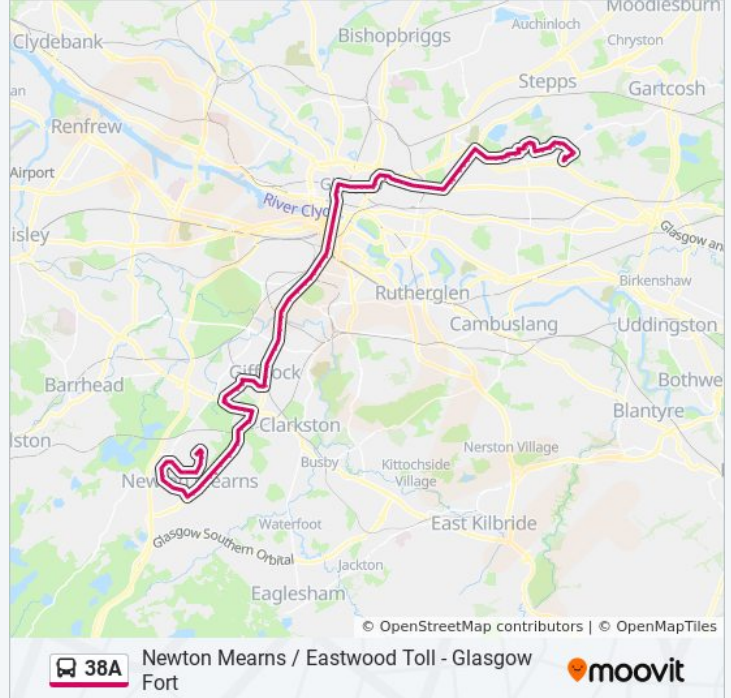

Newton Mearns, Harvie Ave - Glasgow Fort

Get The App

The 38A bus line (Newton Mearns, Harvie Ave - Glasgow Fort) has 3 routes. For regular weekdays, their operation hours are:

(1) Crookfur: 7:10 PM - 11:34 PM (2) Easterhouse: 8:29 PM - 10:31 PM

Use the Moovit App to find the closest 38A bus station near you and find out when is the next 38A bus arriving.

Direction: Crookfur
 96 stops
[VIEW LINE SCHEDULE](#)

38A bus Time Schedule
 Crookfur Route Timetable:

38A bus Info
Direction: Crookfur
Stops: 96
Trip Duration: 85 min
Line Summary:

Redford Street, Riddrie
Warriston Street, Riddrie
Aberfoyle Street, Riddrie
Aitken Street, Dennistoun
Bannatyne Avenue, Dennistoun
Whitevale Street, Dennistoun
Whitehill Street, Dennistoun
Milnbank Street, Dennistoun
Townmill Road, Dennistoun
Royal Infirmary, Dennistoun
Glebe Street, Glasgow
Collins Street, Glasgow
City Of Glasgow College, Glasgow
North Frederick Street, Glasgow
West Nile Street, Glasgow
St Vincent Street, Glasgow
Howard Street, Glasgow
Bridge St Underground, Tradeston
Bedford Street, Tradeston
Wellcroft Place, Tradeston
Devon Street, Port Eglinton
Maxwell Road, Port Eglinton
Coplaw Street, Govanhill
Strathbungo Parish Church, Govanhill
Torrisdale Street, Shawlands
Marywood Square, Shawlands
Langside Avenue, Shawlands
Mount Stuart Street, Shawlands
Trefoil Avenue, Shawlands
Holmbank Avenue, Shawlands
Auldhouse Road, Shawlands
Newlands Road, Newlands
Carlaverock Road, Newlands

38A bus Info

Direction: Easterhouse

Stops: 92

Trip Duration: 79 min

Line Summary:

Bedford Street, Tradeston

Bridge St Underground, Tradeston

Kingston Street, Tradeston