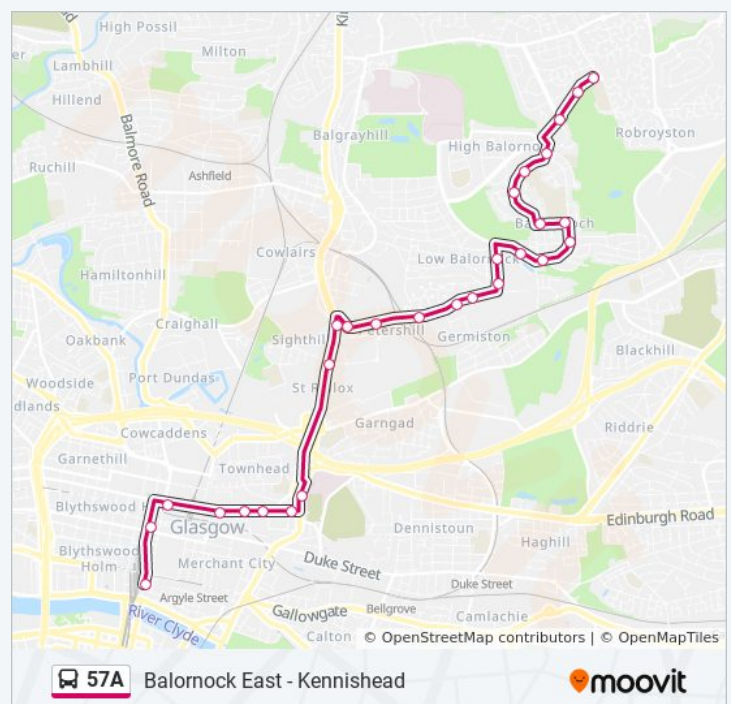

**57A bus Time Schedule**

Glasgow Route Timetable:

Sunday	Not Operational
Monday	5:06 AM
Tuesday	5:06 AM
Wednesday	5:06 AM
Thursday	5:06 AM
Friday	5:06 AM
Saturday	Not Operational

**57A bus Info**

**Direction:** Glasgow

**Stops:** 27

**Trip Duration:** 29 min

**Line Summary:**

North Frederick Street, Glasgow

West Nile Street, Glasgow

St Vincent Street, Glasgow

Howard Street, Glasgow

**Direction: Kennishead**

57 stops

[VIEW LINE SCHEDULE](#)

Standburn Road, Balornock

Youth Centre, Balornock

Northgate Road, Balornock

Croy Place, Barmulloch

Rye Crescent, Barmulloch

Rye Drive, Barmulloch

**57A bus Info**

**Direction:** Kennishead

**Stops:** 57

**Trip Duration:** 60 min

**Line Summary:**

St Vincent Street, Glasgow

Howard Street, Glasgow

Bridge St Underground, Tradeston